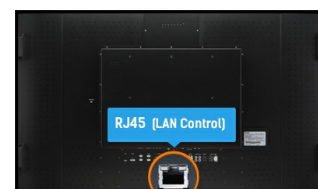

Сетевое управление

Управление по LAN позволяет изменять настройки в меню OSD дисплея через вашу локальную сеть (программное обеспечение не входит в комплект).