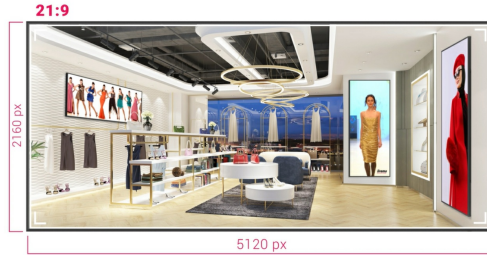

LFD - SIGNAGE DISPLAYS**INFORMATION**

105" Professional 5KUW Display for specialised 21:9 panoramic commercial signage

Experience a true 21:9 Panoramic Ultra-Wide view for all your content with the jaw dropping 105" displays of iiyama. This super sleek thin bezel design display shows vibrant and larger than life imagery and videos using 5KUW resolution to make the difference.

Whether installed in mission critical control room facilities or vibrant digital signage for high end retail spaces, this iiyama 105" large format display offers businesses an easy and effective solution to help capture their audience's attention. Designed to perform in continual, around the clock environments, the LH10551UWS-B1AG can be installed and utilised in landscape and portrait orientation to create the most stimulating imagery in any space.

Flexible Orientation

The ability to position the displays in landscape or portrait orientation means you can make the most of any space and bring your messaging, advertisements, videos and safety information to your audience.

5K - 11 Mega Pixels

Experience stunning visuals on this IPS panel with 5KUW resolution (5120x2160), offering crisp and clear images for a truly immersive viewing experience.

USB-C Connection

Delivers the latest in video, audio and Touch signal, all through one port.