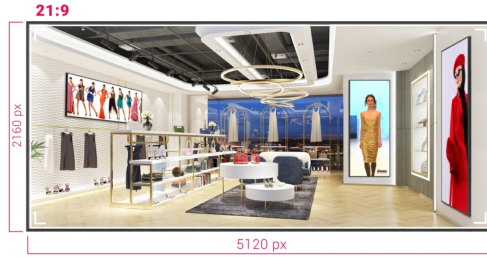

## 105" Professional 5KUW Display for specialised 21:9 panoramic commercial signage

Experience a true 21:9 Panoramic Ultra-Wide view for all your content with the jaw dropping 105" displays of iiyama. This super sleek thin bezel design display shows vibrant and larger than life imagery and videos using 5KUW resolution to make the difference.

Whether installed in mission critical control room facilities or vibrant digital signage for high end retail spaces, this iiyama 105" large format display offers businesses an easy and effective solution to help capture their audience's attention. Designed to perform in continual, around the clock environments, the LH10551UWS-B1AG can be installed and utilised in landscape and portrait orientation to create the most stimulating imagery in any space.

## Flexible Orientation

The ability to position the displays in landscape or portrait orientation means you can make the most of any space and bring your messaging, advertisements, videos and safety information to your audience.

## 5K - 11 Mega Pixels

Experience stunning visuals on this IPS panel with 5KUW resolution (5120x2160), offering crisp and clear images for a truly immersive viewing experience.