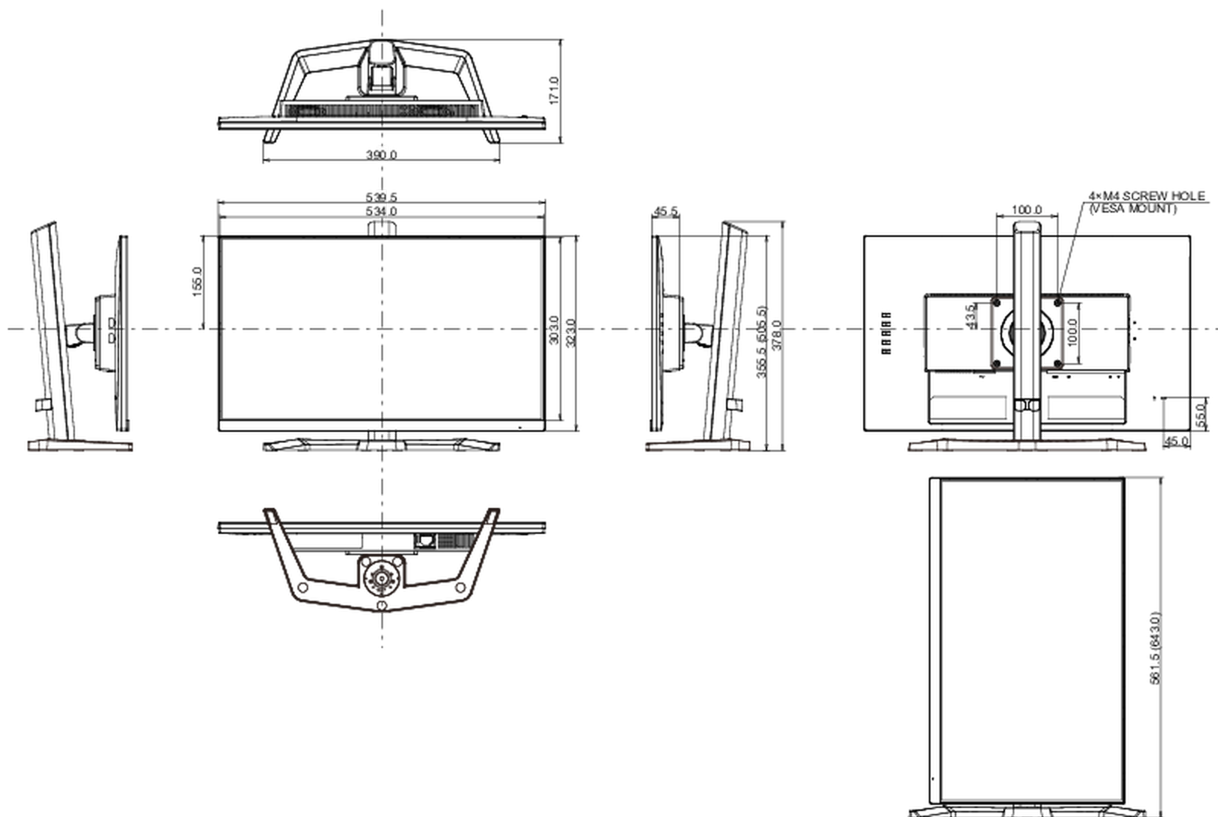

CE, TÜV-Bauart, EAC, PSE, RoHS support, ErP, WEEE, VCCI, REACH, UKCA

Clase de eficiencia energética (Regulation (EU) 2017/1369)

E

REACH SVHC

por encima de 0.1% de plomo

08 DIMENSIONES / PESO

Producto dimensiones W x H x D

539.5 x 355.5 (505.5) x 171mm

Peso (sin caja)

4.5kg

Código EAN

4948570123131

All trademarks and registered trademarks acknowledged. E & O E. Specification subject to change without notice. All LCD's comply with ISO-9241-307:2008 in connection with pixel defects.