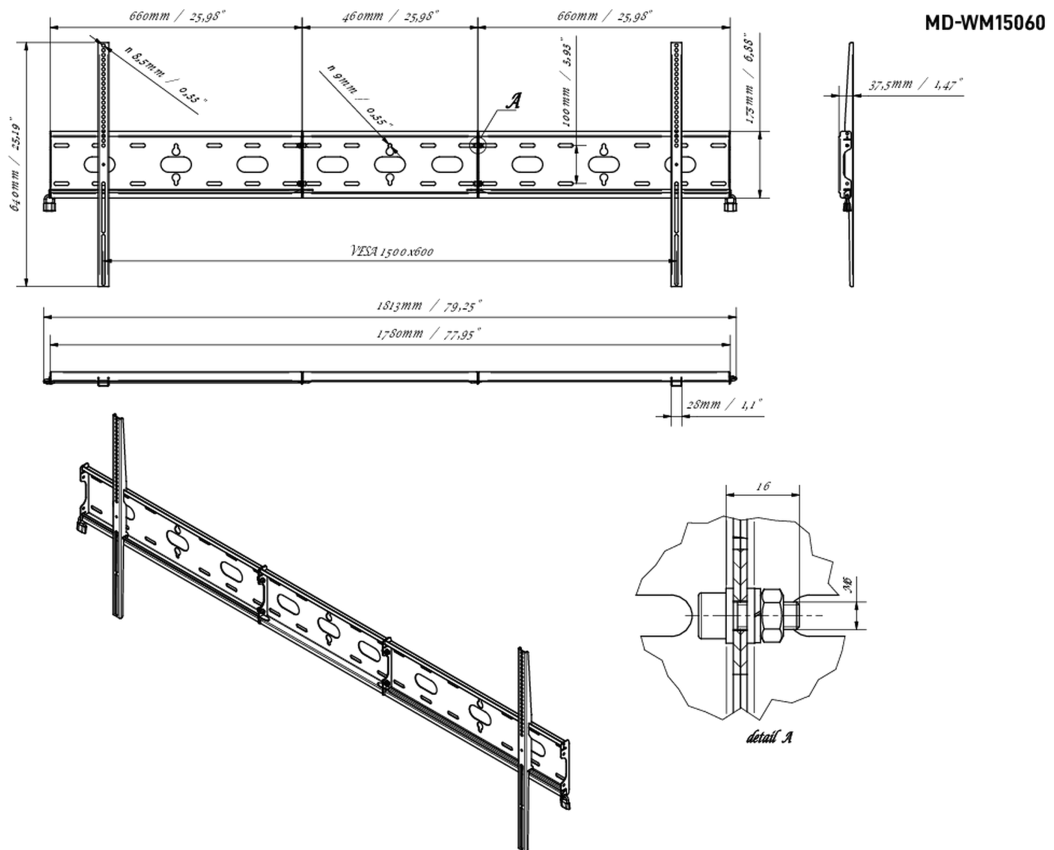

03 ÖLÇÜLER / AĞIRLIK

Ürün boyutları G x Y x D

1813 x 640 x 37.5mm

EAN kodu

5902841101234