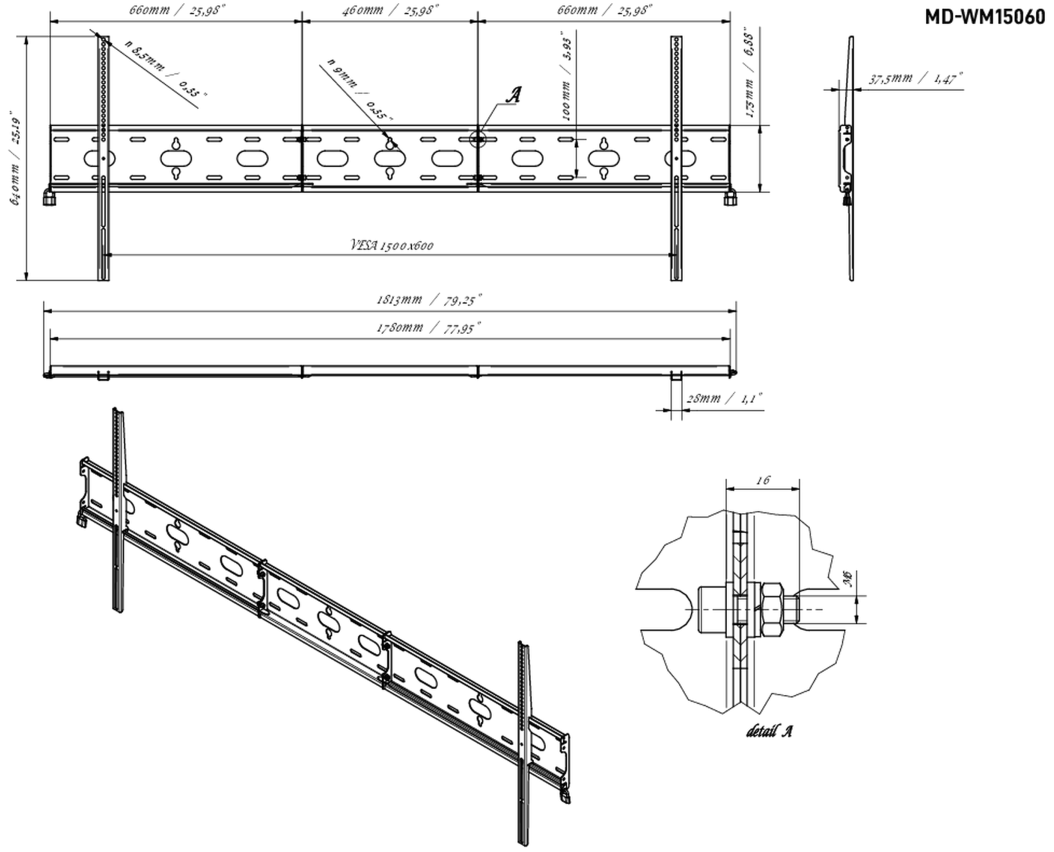

Evrensel duvar montajı, maks. 1500x600mm. 125kg

With the easy and quick fixation system, this wall mount guarantees safe usage in environments like schools and other public utility buildings for 105" displays in landscape orientation.

01 CIHAZ

Tip

Wall Mount

02 TEKNİK ÖZELLİK

Maksimum ağırlık kapasitesi	125kg / monitör
VESA minimum	100 x 100mm
VESA maksimum	1500 x 600mm

03 ÖLÇÜLER / AĞIRLIK

Ürün boyutları G x Y x D

1813 x 640 x 37.5mm