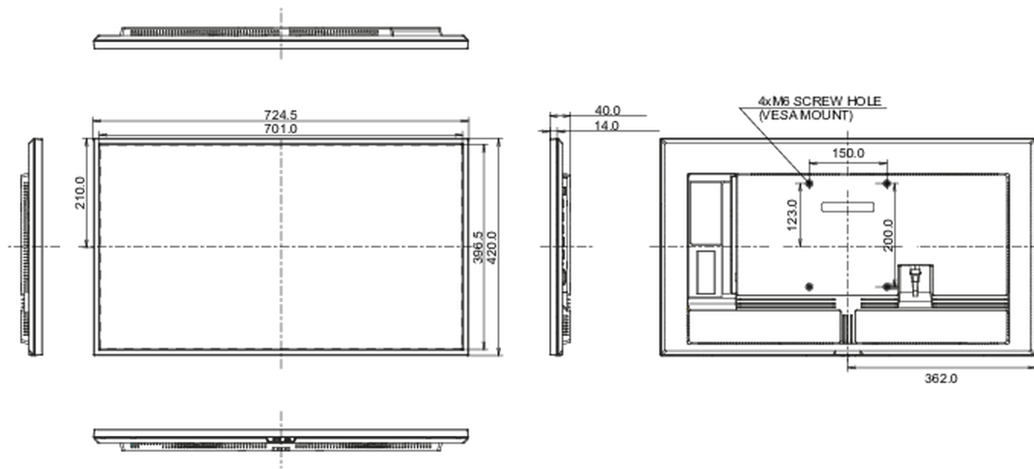

All trademarks and registered trademarks acknowledged. E & O E. Specification subject to change without notice. All LCD's comply with ISO-9241-307:2008 in connection with pixel defects.

© IIYAMA CORPORATION. ALL RIGHTS RESERVED