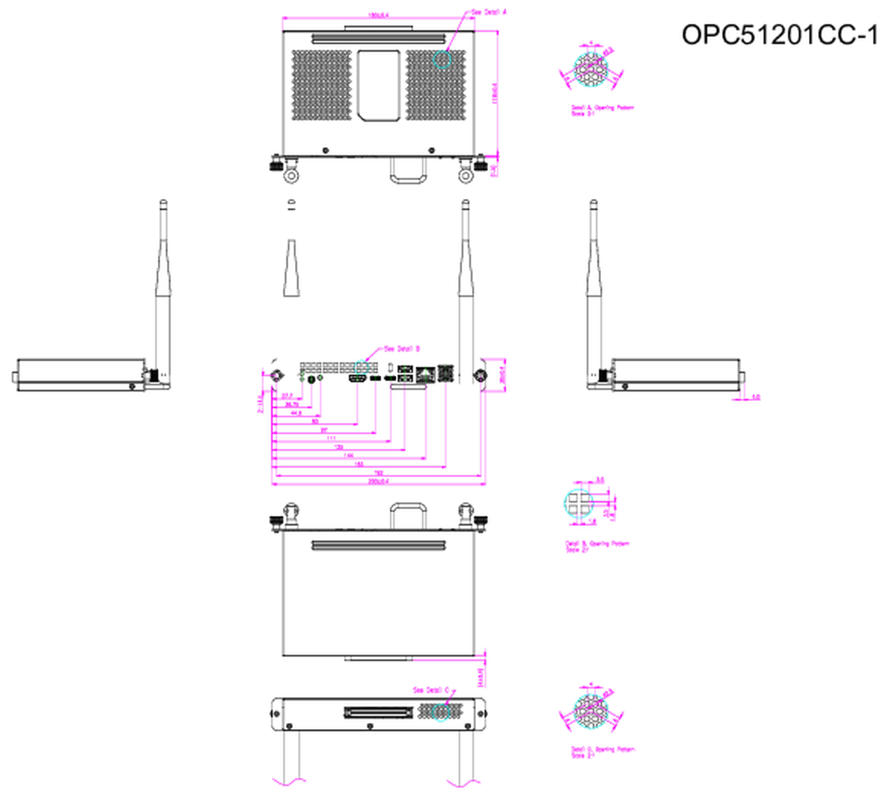

An Intel® i5 OPS slot PC with Windows® 11 which supports 5K (5120x2160) resolution

This mini OPS PC with Intel® Core™ i5 inside turns your iiyama (interactive) large format display into a stand-alone solution. It comes equipped with a powerful Intel® processor with integrated Ultra HD graphics and a fast SSD drive. No hassle with cables and having to mount a PC at the back of the monitor or on a floor lift. The OPC51201CC-1 is also very quiet with a noise level below 34dB at 100% CPU load at 1meter distance. Simply slide in the iiyama OPS slot PC and get started right away.

01 DEVICE

Type	OPS slot PC
CPU	Intel® Core™ i5-1240P, TPM 2.0 (Trusted Platform Module), vPro Essential
RAM	16GB DDR4
SSD	256GB M.2
Graphics	Integrated Intel® Iris® Xe
Chipset	Intel®
Sound card	Integrated High Definition Audio Stereo
Network	10/100/1000M Adapter
WiFi	802.11 a/b/g/n/ac/ax (M.2 NVME)
Bluetooth	5.3
Operating system	Windows 11 IoT Enterprise
LAN (RJ45)	x1
USB	3.0 x2, 2.0 x2, 3.2 (Type C) x2 (support DP Alt mode)
HDMI Out	x1 (2.0)
Microphone In	x1 (mic and headset combo)

02 POWER MANAGEMENT

Power usage 95W typical, 0.5W stand by

03 DIMENSIONS / WEIGHT

Product dimensions L x W x H 180 x 119 x 30mm

Weight (without box)	0.75kg
Weight (with box)	0.95kg
EAN code	4948570033188

04 ENVIRONMENTAL CONDITIONS