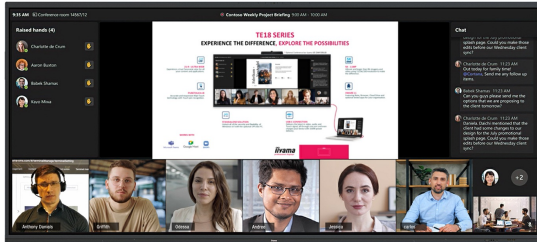

IFP INTERACTIVE DISPLAYS

**105" Ultra-wide Interactive 5K UHD display with 21:9 panoramic view**

- The TE10518UWI-B1AG is a revolutionary 105" 5K UHD Interactive Touchscreen that brings a new level of collaboration and engagement to your workspace. Boasting cutting-edge technology and a host of impressive features and functionalities, this interactive display is designed to transform the way you work, communicate, and share ideas. Whether it's for boardrooms, classrooms, or collaborative meeting spaces, this 105" 21:9 Ultra-Wide interactive touchscreen is the ultimate tool to foster creativity, productivity, and seamless communication.

## Microsoft Teams Front Row