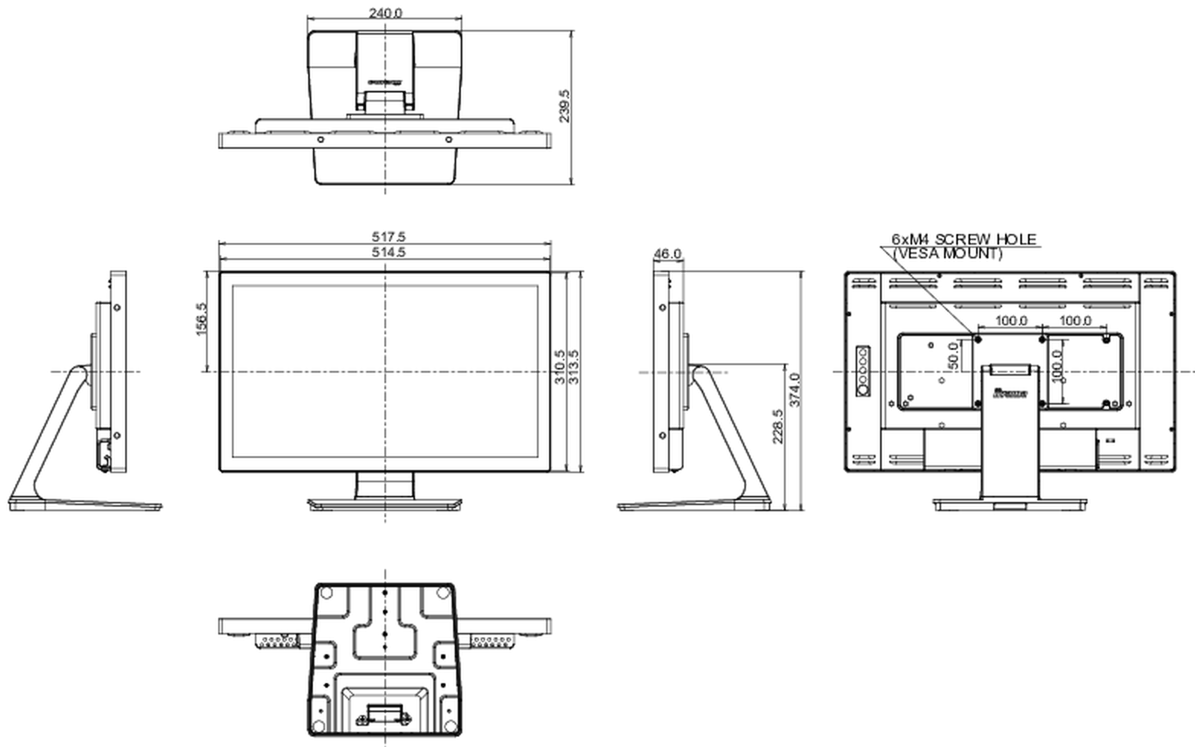

## 10 MÉRETEK / SÚLY

<b>Termék méretei Sz x H x M</b>	517.5 x 374 x 239.5mm
<b>Súly (doboz nélkül)</b>	5.9kg
<b>EAN kód</b>	4948570122226

All trademarks and registered trademarks acknowledged. E & O E. Specification subject to change without notice. All LCD's comply with ISO-9241-307:2008 in connection with pixel defects.