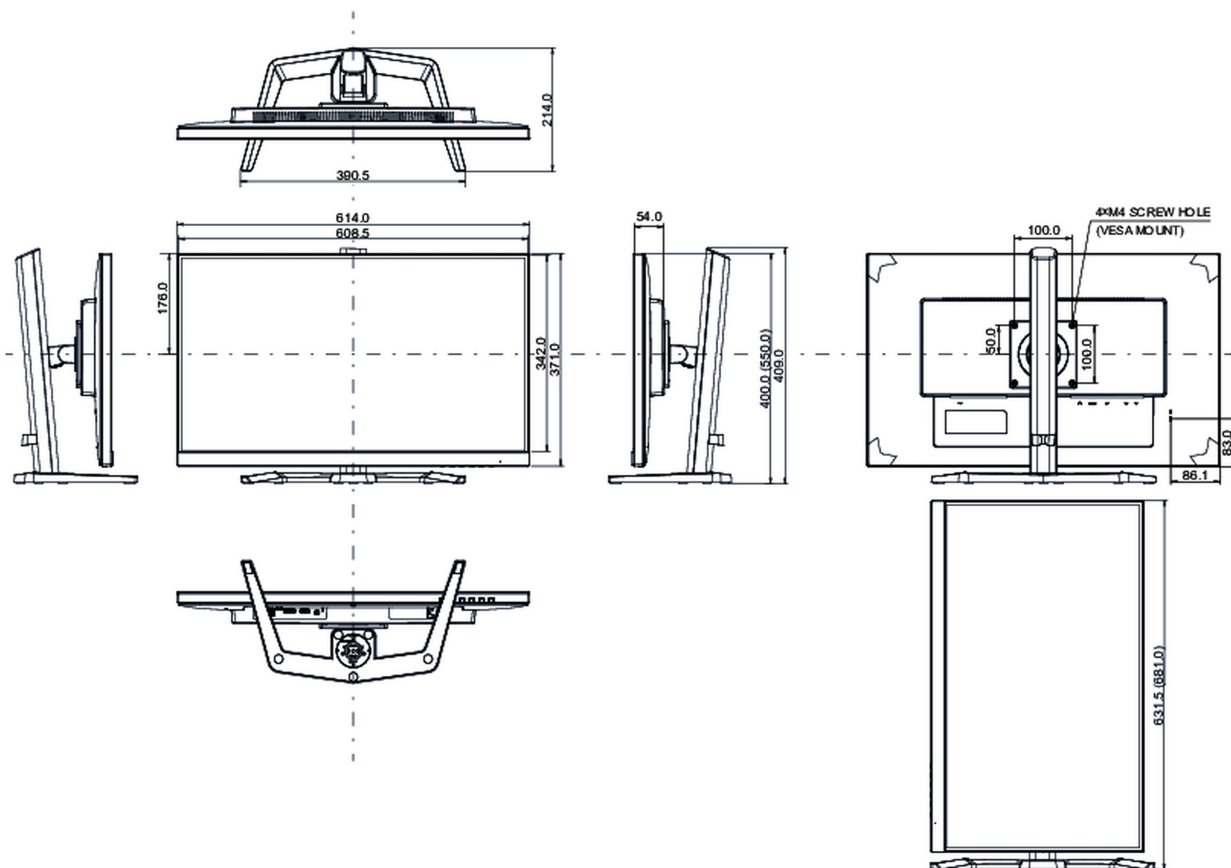

Propisi CE, TÜV-Bauart, EAC, PSE, RoHS podrška, ErP, WEEE, VCCI, REACH, UKCA

Klasa energetske efikasnosti (Regulation (EU) 2017/1369) G

REACH SVHC iznad 0.1%: Olova

08 DIMENZIJE / TEŽINA

Dimenzije proizvoda Š x V x D 614 x 400 (550) x 214mm

Dimenzije kutije Š x V x D 692 x 506 x 207mm

Težina (bez kutije) 5.7kg

Težina (sa kutijom) 7,7kg

EAN kod 4948570121939

All trademarks and registered trademarks acknowledged. E & O E. Specification subject to change without notice. All LCD's comply with ISO-9241-307:2008 in connection with pixel defects.