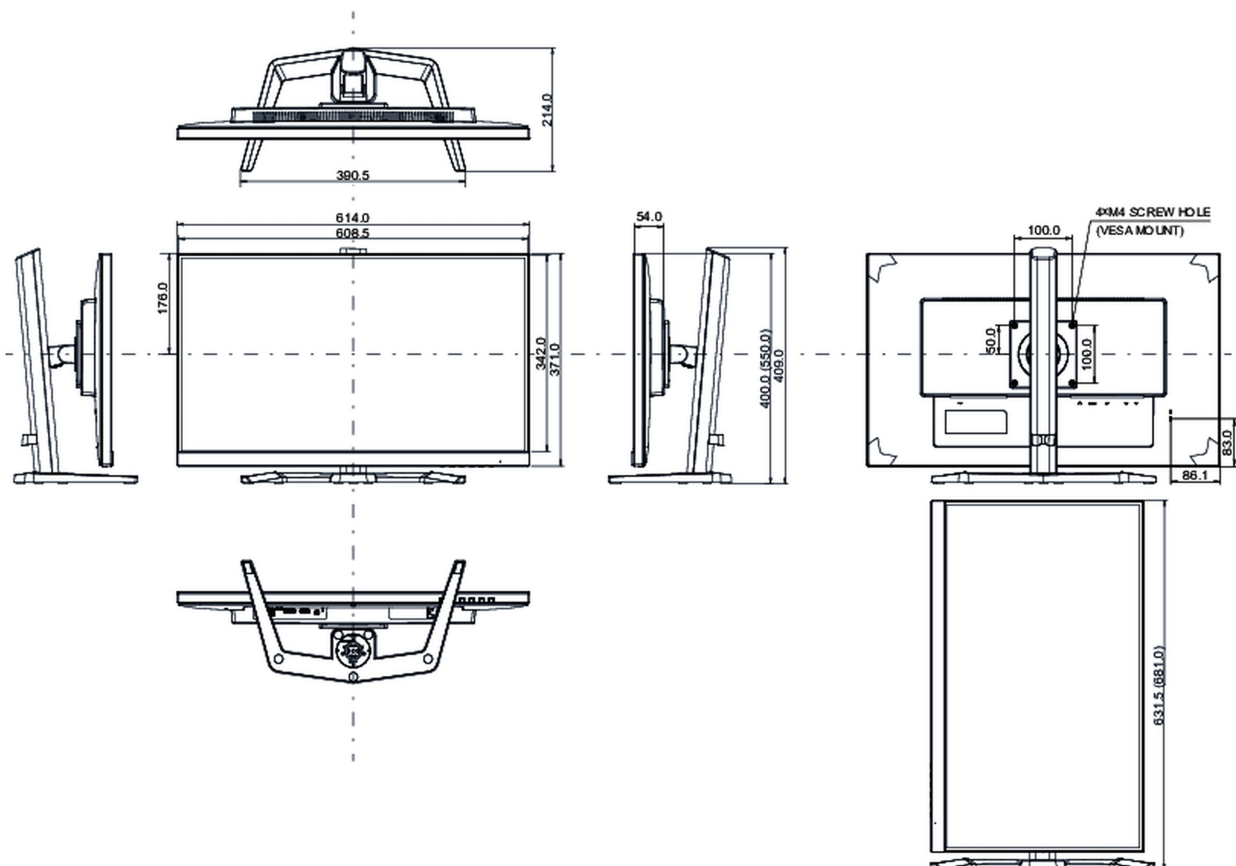

Energy efficiency class (Regulation (EU) 2017/1369)

G

REACH SVHC

above 0.1%: Lead

08 DIMENSIONS / WEIGHT

Product dimensions W x H x D

614 x 400 (550) x 214mm

Box dimensions W x H x D

692 x 506 x 207mm

Weight (without box)

5.7kg

Weight (with box)

7,7kg

EAN code

4948570121939

All trademarks and registered trademarks acknowledged. E & O E. Specification subject to change without notice. All LCD's comply with ISO-9241-307:2008 in connection with pixel defects.