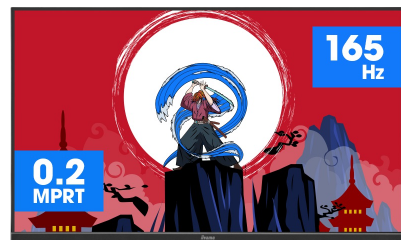

**Immerse yourself in the game with the curved GCB3280QSU Red Eagle with 165Hz refresh rate**

The 1500R curved VA panel with 165Hz refresh rate, 0.2ms MPRT and the 2560x1440 resolution gives you an immersive viewing experience and guarantees superb image quality. The height adjustable stand ensures you can easily adjust the screen position and easily customizable screen settings using the predefined and custom gaming modes along with the Black Tuner function gives you control over the dark scenes to make sure details are always clearly visible.

**CURVED DESIGN 1500R**

The 1500R curvature of the screen guarantees a realistic and comfortable viewing experience allowing you to really immerse yourself in the game.

**165Hz & 0.2ms MPRT**

With 165Hz refresh rate and 0.2ms MPRT response time the force is with you! Make split second decisions and be sure the image on the screen is always sharp and smooth.

## 01 DISPLAY CHARACTERISTICS

Diagonal	31.5", 80cm
Panel	VA LED, matte finish
Curved	1500R
Native resolution	2560 x 1440 @165Hz (3.7 megapixel WQHD, DisplayPort)
Aspect ratio	16:9
Panel brightness	350 cd/m <sup>2</sup>
Static contrast	3000:1
Advanced contrast	80M:1
Response time (MPRT)	0.2ms
Viewing zone	horizontal/vertical: 178°/178°, right/left: 89°/89°, up/down: 89°/89°
Colour support	16.7mln
Horizontal Sync	30 - 245kHz
Viewable area W x H	697.3 x 392.3mm, 27.5 x 15.4"
Pixel pitch	0.272mm
Colour	matte, black