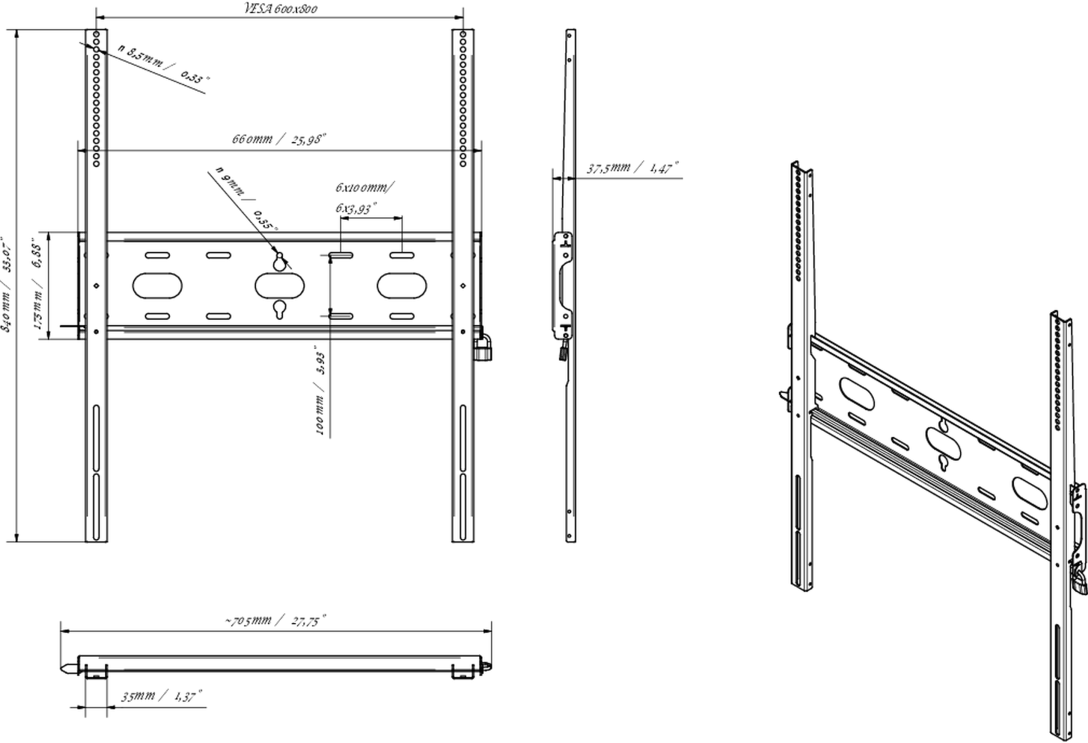

MD-WM6080

All trademarks and registered trademarks acknowledged. E & O E. Specification subject to change without notice. All LCD's comply with ISO-9241-307:2008 in connection with pixel defects.

© IYAMA CORPORATION. ALL RIGHTS RESERVED