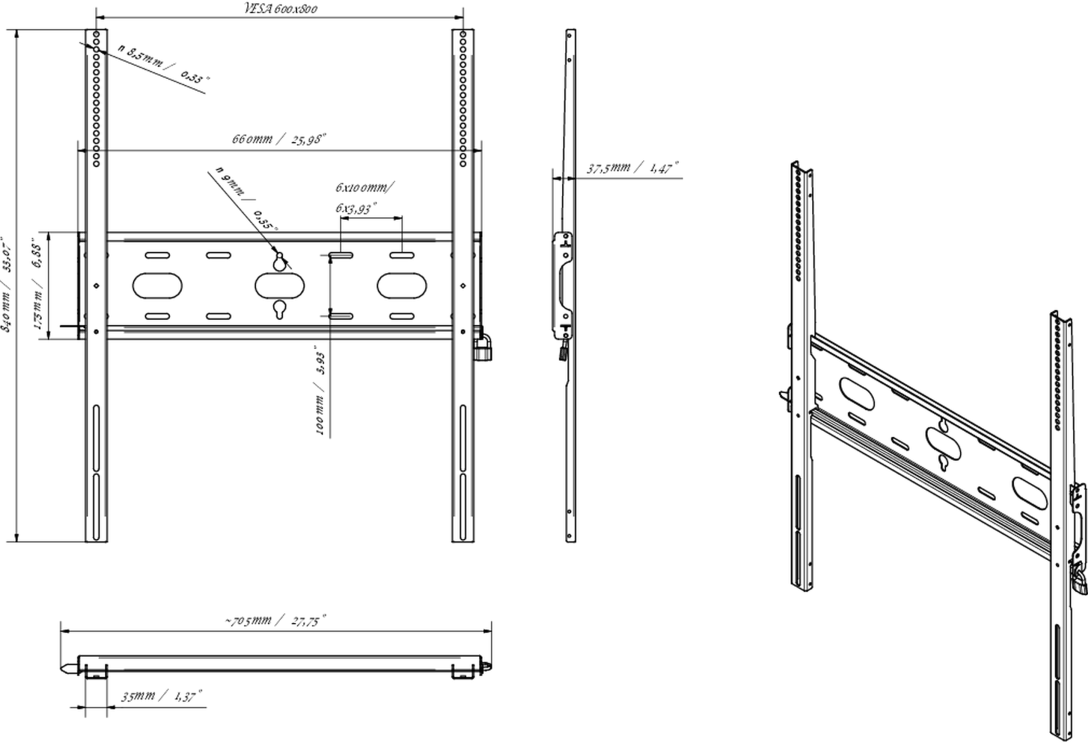

MD-WM6080

© IIYAMA CORPORATION. ALL RIGHTS RESERVED