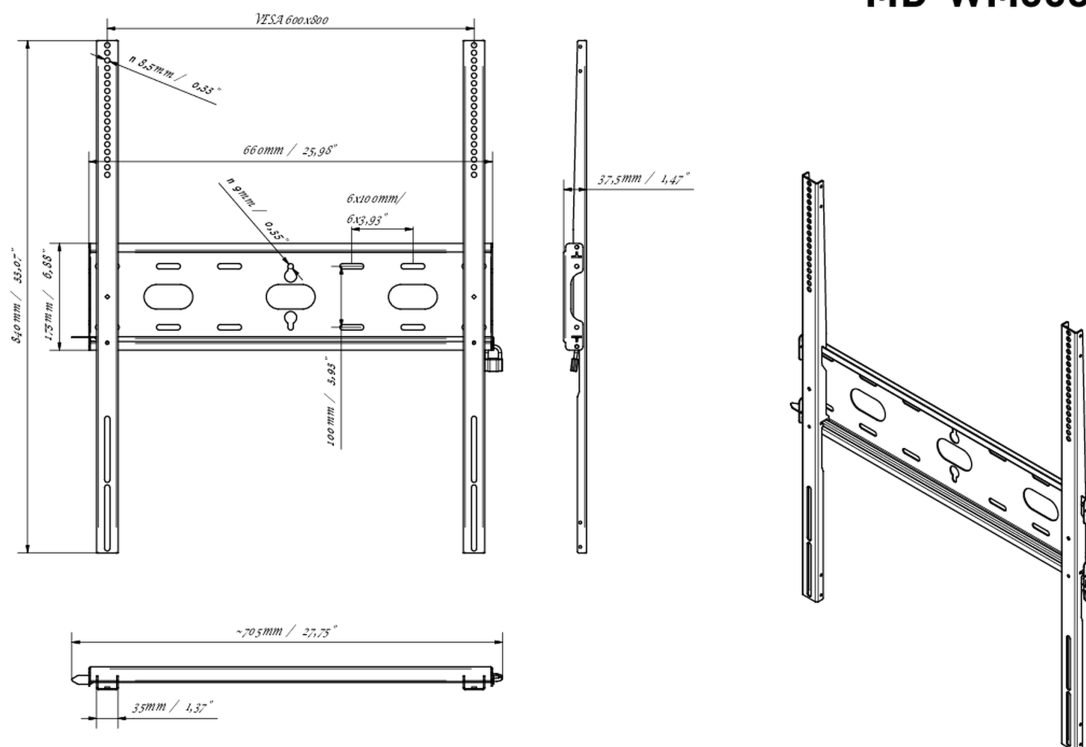

### Universal wall mount, up to VESA 600x800mm, max. 125kg

With the easy and quick fixation system, this wall mount guarantees safe usage in environments like schools and other public utility buildings.

#### 01 DEVICE

Type Wall Mount

#### 02 TECHNICAL SPECIFICATION

Max weight capacity 125kg / monitor

VESA minimum 400 x 400mm

VESA maximum 600 x 800mm

## 03 DIMENSIONS / WEIGHT

Product dimensions W x H x D	660 x 840 x 37.5mm
Box dimensions W x H x D	930 x 220 x 40mm
Weight (without box)	3.4kg
Weight (with box)	4.1kg
EAN code	5902841107069