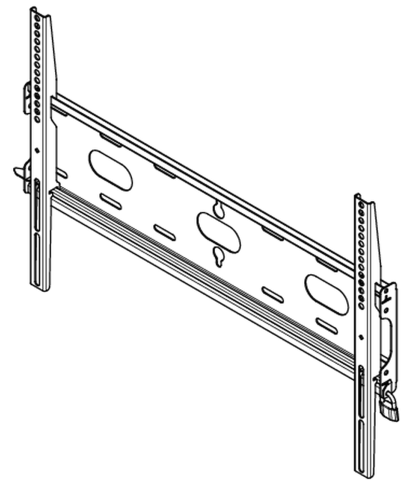

MD-WM6040

All trademarks and registered trademarks acknowledged. E & O E. Specification subject to change without notice. All LCD's comply with ISO-9241-307:2008 in connection with pixel defects.

© IIYAMA CORPORATION. ALL RIGHTS RESERVED