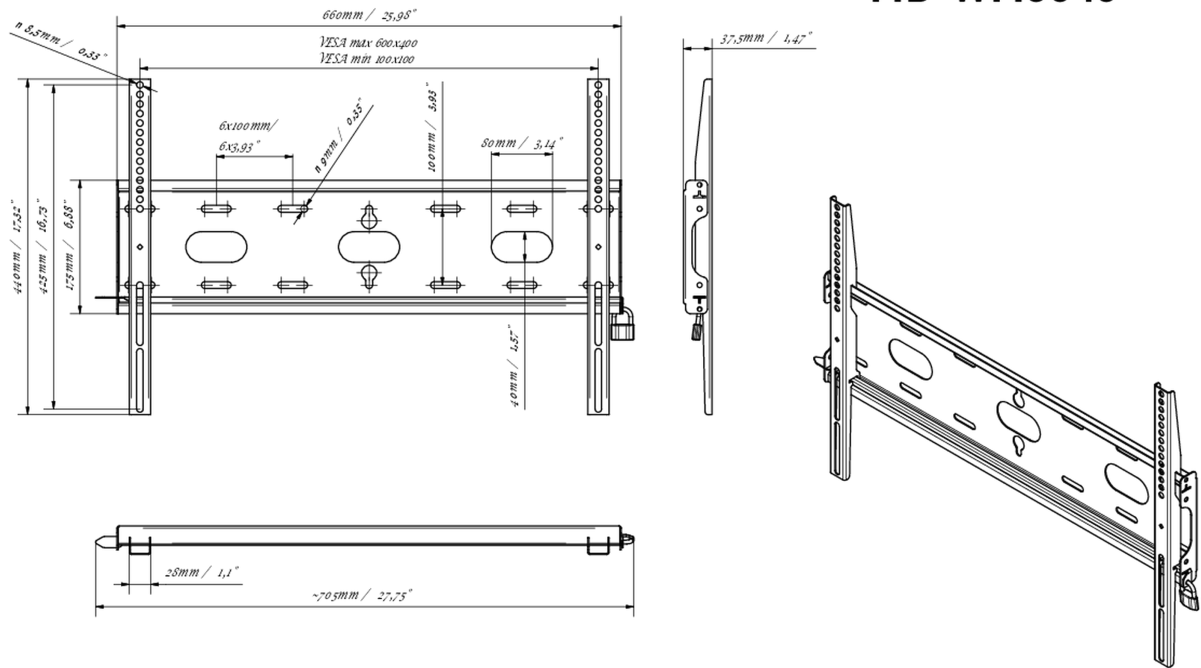

Universal wall mount, up to VESA 600x400mm, max. 125kg

With the easy and quick fixation system, this wall mount guarantees safe usage in environments like schools and other public utility buildings.

01 DEVICE

Type Wall Mount

02 TECHNICAL SPECIFICATION

Max weight capacity 125kg / monitor

VESA minimum 100 x 100mm

VESA maximum 600 x 400mm

MD-WM6040

03 DIMENSIONS / WEIGHT

Product dimensions W x H x D 660 x 440 x 37.5mm

Box dimensions W x H x D 690 x 220 x 40mm

Weight (without box) 2.3kg

Weight (with box) 3kg

EAN code 5902841107106

MD-WM6040

© IYAMA CORPORATION. ALL RIGHTS RESERVED