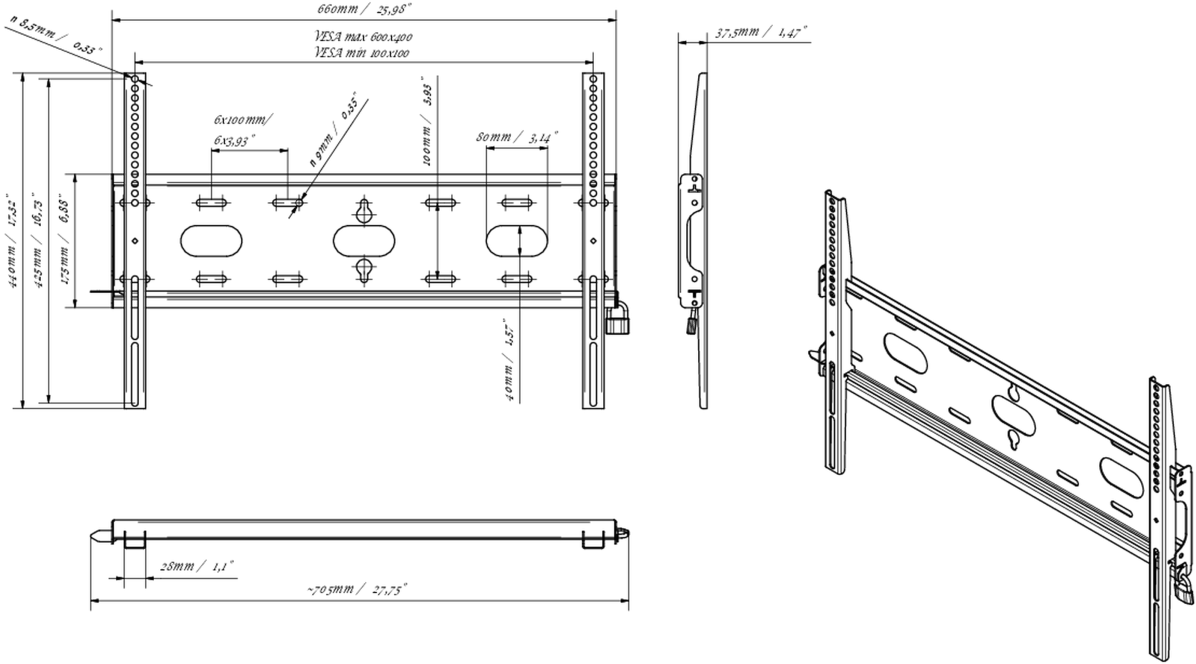

Universal wall mount, up to VESA 600x400mm, max. 125kg

With the easy and quick fixation system, this wall mount guarantees safe usage in environments like schools and other public utility buildings.

01 DEVICE

Type Wall Mount

02 TECHNICAL SPECIFICATION

Max weight capacity 125kg / monitor

VESA minimum 100 x 100mm

VESA maximum 600 x 400mm

MD-WM6040

03 DIMENSIONS / WEIGHT

Product dimensions W x H x D 660 x 440 x 37.5mm

Box dimensions W x H x D 690 x 220 x 40mm

Weight (without box) 2.3kg

Weight (with box) 3kg

EAN code 5902841107106

MD-WM6040

© IYAMA CORPORATION. ALL RIGHTS RESERVED