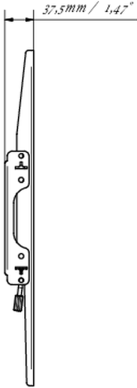

Type Wall Mount

02 TECHNICAL SPECIFICATION

Max weight capacity	125kg / monitor
VESA minimum	100 x 100mm
VESA maximum	400 x 400mm

MD-WM4040

03 DIMENSIONS / WEIGHT

Product dimensions W x H x D 460 x 440 x 37.5mm

Box dimensions W x H x D 205 x 505 x 38mm

Weight (without box) 1.8kg

Weight (with box) 2.5kg

EAN code 5902841107281

MD-WM4040

© IYAMA CORPORATION. ALL RIGHTS RESERVED