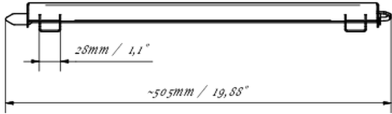

Type Wall Mount

02 TECHNICAL SPECIFICATION

Max weight capacity	125kg / monitor
VESA minimum	100 x 100mm
VESA maximum	400 x 400mm

MD-WM4040

03 DIMENSIONS / WEIGHT

Product dimensions W x H x D 460 x 440 x 37.5mm

Box dimensions W x H x D 205 x 505 x 38mm

Weight (without box) 1.8kg

Weight (with box) 2.5kg

EAN code 5902841107281

MD-WM4040

© IYAMA CORPORATION. ALL RIGHTS RESERVED