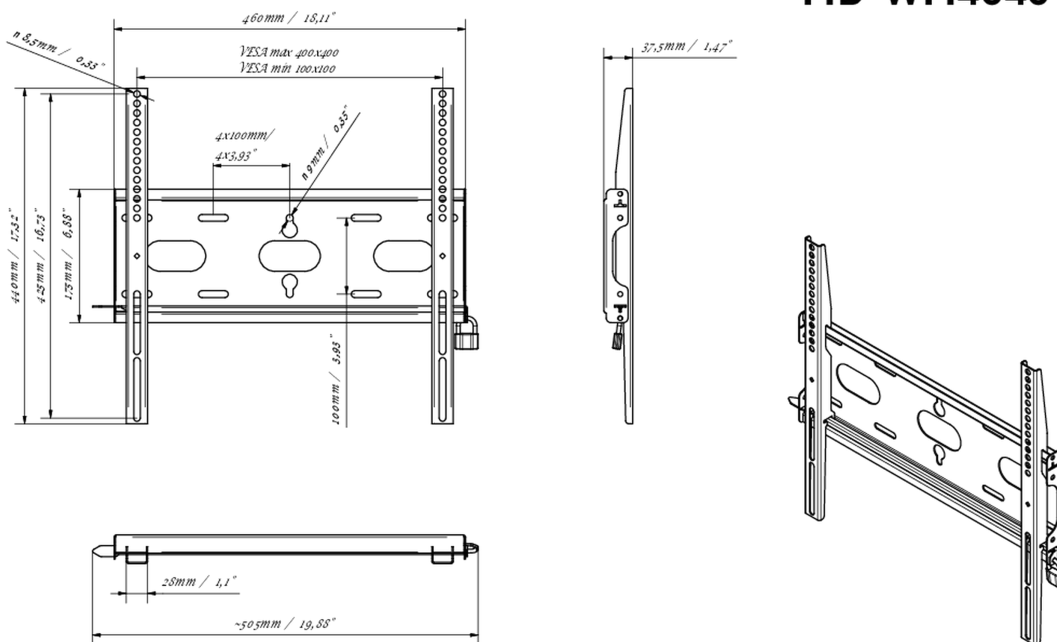

Universal wall mount, up to VESA 400x400mm, max. 125kg

With the easy and quick fixation system, this wall mount guarantees safe usage in environments like schools and other public utility buildings.

01 DEVICE

Type Wall Mount

02 TECHNICAL SPECIFICATION

Max weight capacity	125kg / monitor
VESA minimum	100 x 100mm
VESA maximum	400 x 400mm

MD-WM4040

03 DIMENSIONS / WEIGHT

Product dimensions W x H x D 460 x 440 x 37.5mm

Box dimensions W x H x D 205 x 505 x 38mm

Weight (without box) 1.8kg

Weight (with box) 2.5kg

EAN code 5902841107281

MD-WM4040

© IYAMA CORPORATION. ALL RIGHTS RESERVED