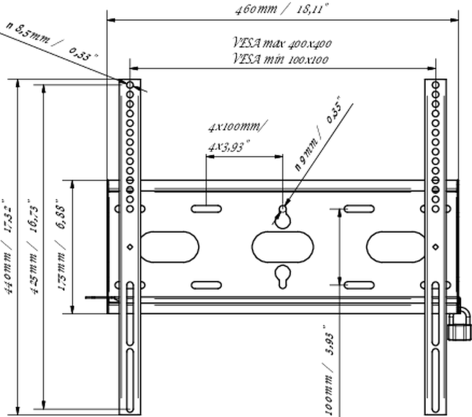

Type Wall Mount

02 TECHNICAL SPECIFICATION

Max weight capacity	125kg / monitor
VESA minimum	100 x 100mm
VESA maximum	400 x 400mm

MD-WM4040

03 DIMENSIONS / WEIGHT

Product dimensions W x H x D 460 x 440 x 37.5mm

Box dimensions W x H x D 205 x 505 x 38mm

Weight (without box) 1.8kg

Weight (with box) 2.5kg

EAN code 5902841107281

MD-WM4040

© IYAMA CORPORATION. ALL RIGHTS RESERVED