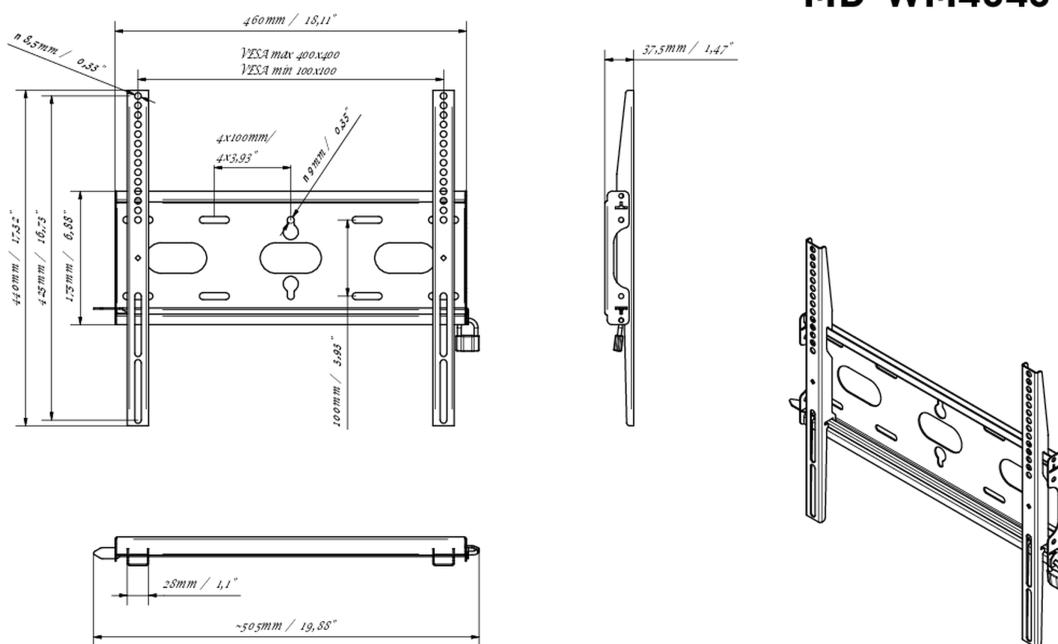

**Universal wall mount, up to VESA 400x400mm, max. 125kg**

With the easy and quick fixation system, this wall mount guarantees safe usage in environments like schools and other public utility buildings.

**01 DEVICE**

Type Wall Mount

**02 TECHNICAL SPECIFICATION**

Max weight capacity	125kg / monitor
VESA minimum	100 x 100mm
VESA maximum	400 x 400mm

## 03 DIMENSIONS / WEIGHT

Product dimensions W x H x D	460 x 440 x 37.5mm
Box dimensions W x H x D	205 x 505 x 38mm
Weight (without box)	1.8kg
Weight (with box)	2.5kg
EAN code	5902841107281