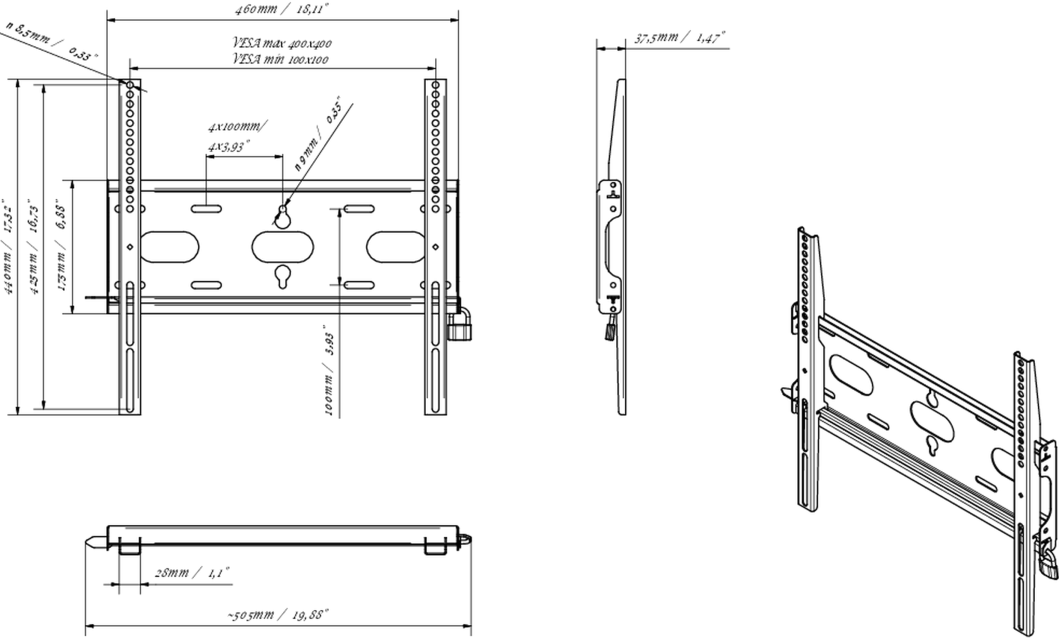

MD-WM4040

All trademarks and registered trademarks acknowledged. E & O E. Specification subject to change without notice. All LCD's comply with ISO-9241-307:2008 in connection with pixel defects.

© IIYAMA CORPORATION. ALL RIGHTS RESERVED