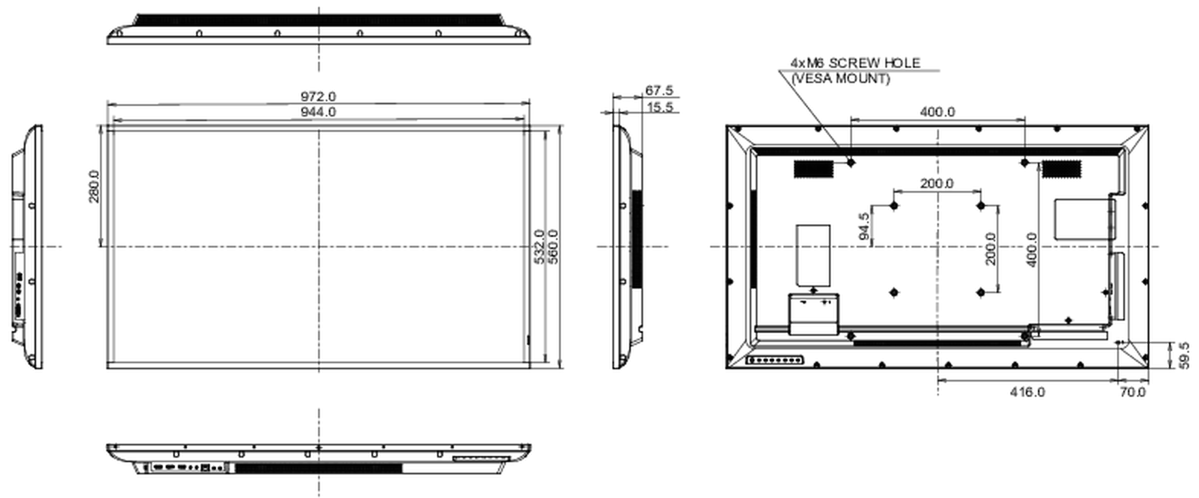

## 09 DIMENZIJE / TEŽINA

Dimenzije proizvoda Š x V x D	972 x 560 x 67.5mm
Dimenzije kutije Š x V x D	1070 x 690 x 139mm
Težina (bez kutije)	8.8kg
Težina (sa kutijom)	12.3kg
EAN kod	4948570120925

All trademarks and registered trademarks acknowledged. E & O E. Specification subject to change without notice. All LCD's comply with ISO-9241-307:2008 in connection with pixel defects.