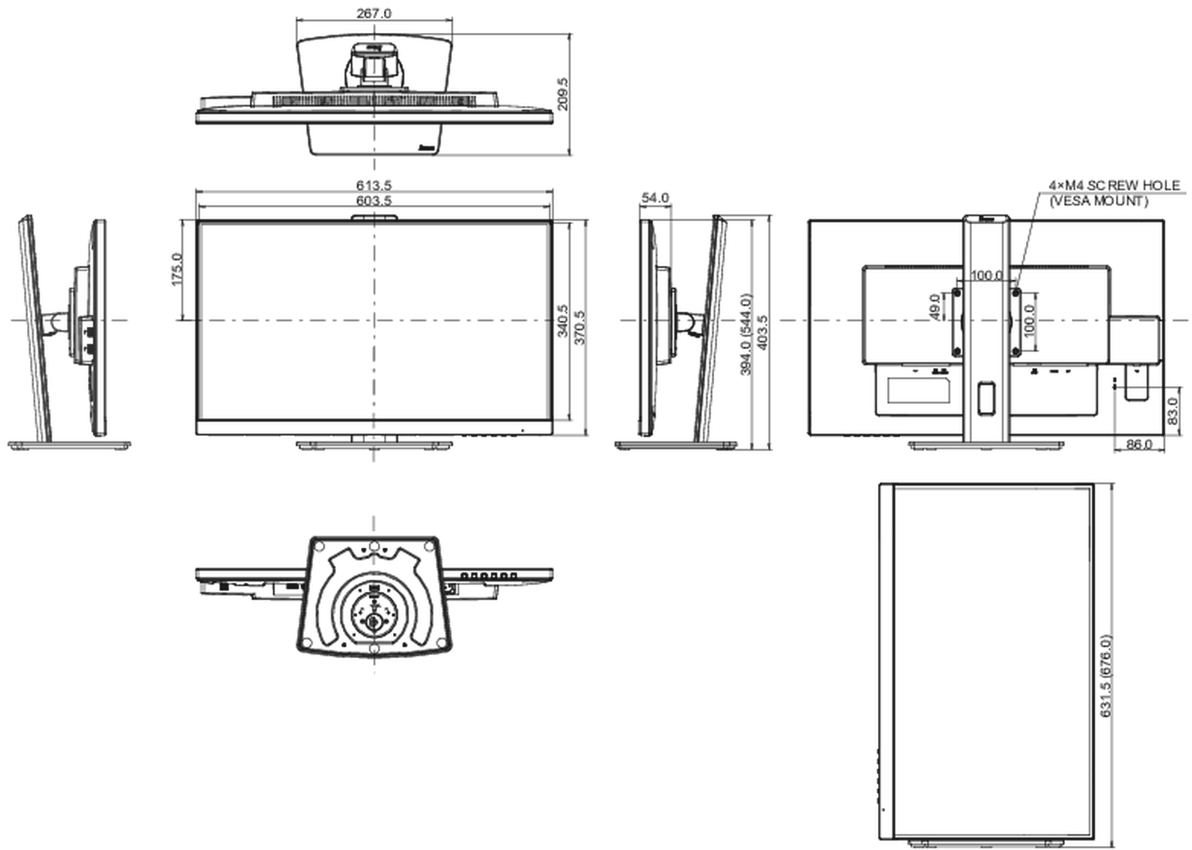

## 04 MECHANICAL

Display position adjustments	height, swivel, tilt, pivot (rotation both sides)
Height adjustment	150mm
Rotation (PIVOT function)	90°
Swivel stand	90°; 45° left; 45° right
Tilt angle	23° up; 5° down

## 08 DIMENSIONS / WEIGHT

<b>Product dimensions W x H x D</b>	613.5 x 394 (544) x 209.5mm
<b>Weight (without box)</b>	6.7kg
<b>EAN code</b>	4948570121656

© IIYAMA CORPORATION. ALL RIGHTS RESERVED