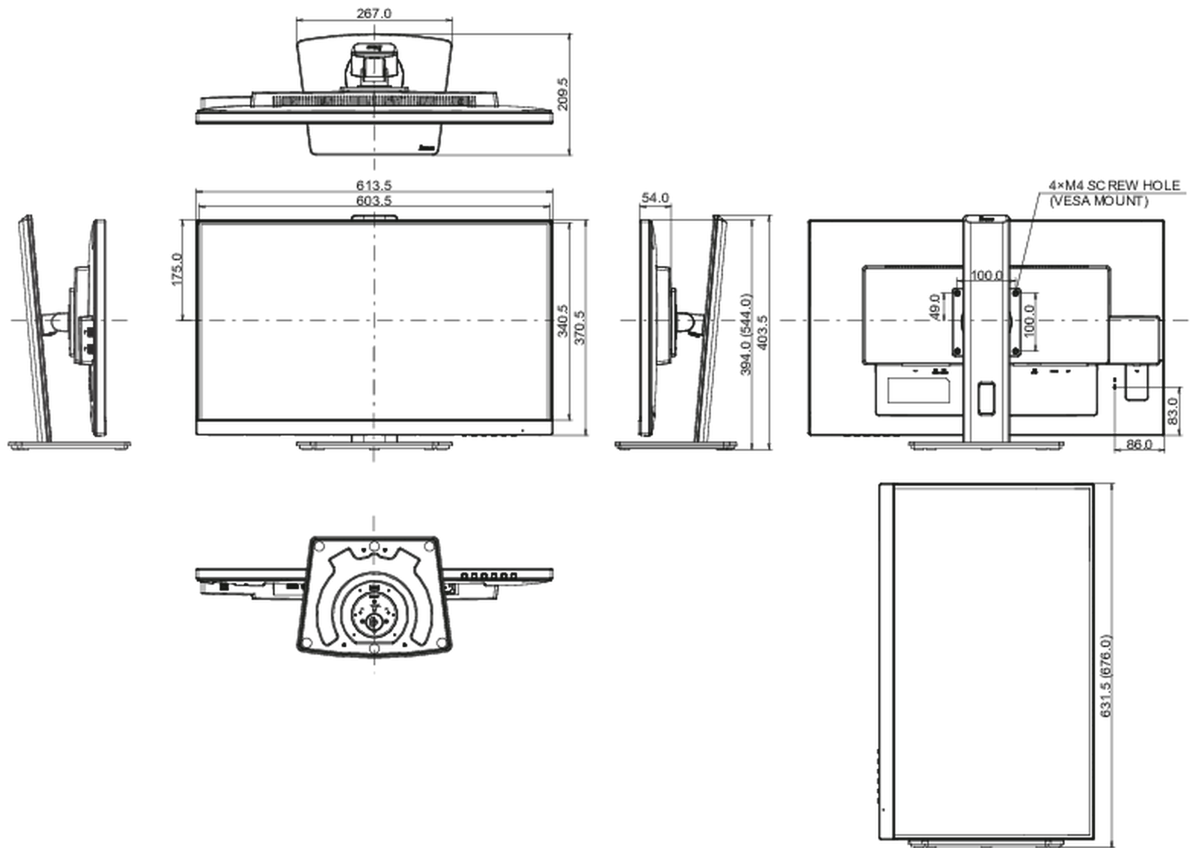

04 MECHANICAL

Display position adjustments	height, swivel, tilt, pivot (rotation both sides)
Height adjustment	150mm
Rotation (PIVOT function)	90°
Swivel stand	90°; 45° left; 45° right
Tilt angle	23° up; 5° down

VESA mounting	100 x 100mm
Cable management system	yes

05 ACCESSORIES INCLUDED

Cables	power, USB, HDMI, DP
Other	quick start guide, safety guide

06 POWER MANAGEMENT

Power supply unit	internal
Power supply	AC 100 - 240V, 50/60Hz
Power usage	25W typical, 0.5W stand by, 0.3W off mode

08 DIMENSIONS / WEIGHT

Product dimensions W x H x D	613.5 x 394 (544) x 209.5mm
Weight (without box)	6.7kg
EAN code	4948570121656

All trademarks and registered trademarks acknowledged. E & O E. Specification subject to change without notice. All LCD's comply with ISO-9241-307:2008 in connection with pixel defects.