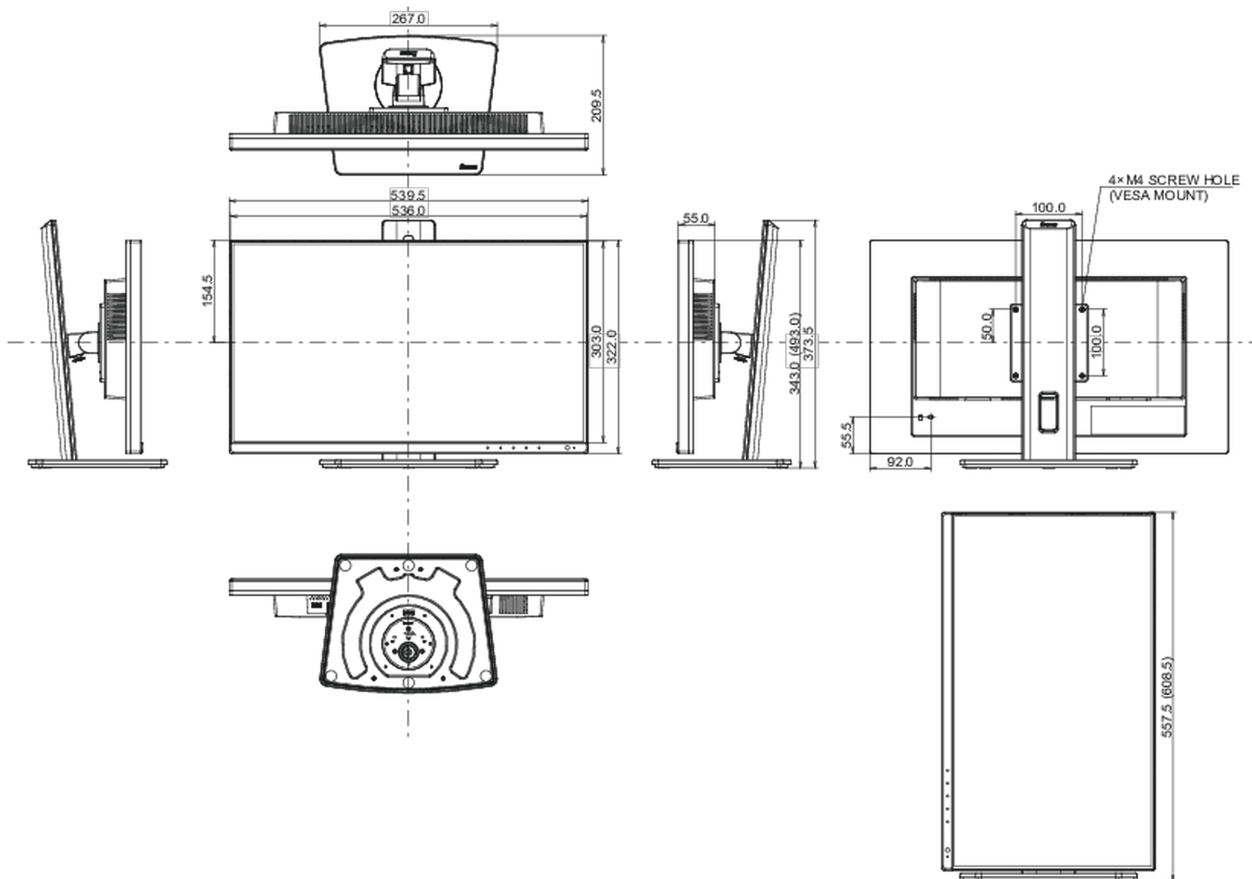

01 DISPLAY CHARACTERISTICS

Design	3-side borderless
Diagonal	23.8", 60.5cm
Panel	IPS panel technology LED, matte finish
Native resolution	2560 x 1440 @60Hz (3.7 megapixel WQHD)
Aspect ratio	16:9
Panel brightness	300 cd/m ²
Static contrast	1000:1
Advanced contrast	80M:1
Response time (GTG)	4ms
Viewing zone	horizontal/vertical: 178°/178°, right/left: 89°/89°, up/down: 89°/89°
Colour support	16.7mIn (sRGB: 96%; NTSC: 72%)
Horizontal Sync	15 - 90kHz
Viewable area W x H	526.9 x 296.4mm, 20.7 x 11.7"
Pixel pitch	0.206mm
Colour	matte, black (matte, black)

04 MECHANICAL

Display position adjustments	height, swivel, tilt, pivot (rotation both sides)
Height adjustment	150mm
Rotation (PIVOT function)	90°
Swivel stand	90°; 45° left; 45° right
Tilt angle	23° up; 5° down
VESA mounting	100 x 100mm
Cable management system	yes

Product dimensions W x H x D	539.5 x 343 (493) x 209,5mm
Box dimensions W x H x D	624 x 395 x 168mm
Weight (without box)	5.8kg
Weight (with box)	7.6kg
EAN code	4948570121489

All trademarks and registered trademarks acknowledged. E & O E. Specification subject to change without notice. All LCD's comply with ISO-9241-307:2008 in connection with pixel defects.