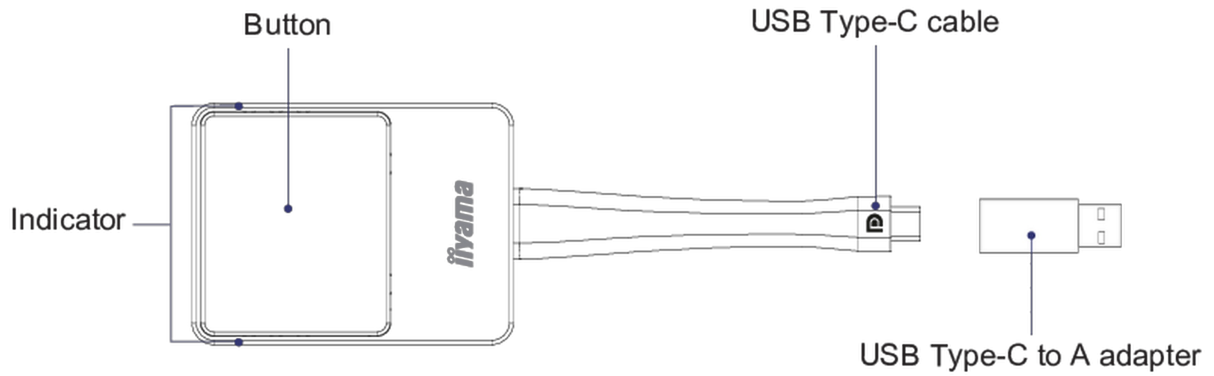

To use the dongle you need to pair it with the Android receiver. The included USB Type-C to A adapter can be used if the Android receiver doesn't have a Type-C connection.

01 DEVICE

Supported platforms	Windows, MAC, Chrome, Any OS which supports full feature Type-C (DP-Alt supported)
DisplayPort Out	x1 (1.2, complies with HDCP)
Audio	stereo, radio quality 16bits 48kHz
Frame rate	Up to 60 fps depending on environment (FHD) and 30fps for 4K
Output resolution	720x480, 720x576, 1280x720, 1920x1080(1080P), 3840x2160@30Hz
Features	Included: USB type-C to A adapter (to pair devices)
Input resolution	Video: 480p, 576p, 720p, 1080p
Wireless	IEEE 802.11n, 5GHz
Data rate wireless	up to 300Mbps
Authentication protocol	WPA2(WPA2-PSK (Pre-Shared key) / WPA2- Enterprise)
Security (encryption)	WPA2
Reach	20 m max.

02 TECHNICAL SPECIFICATION

Colour	silver, black
Software	Connects with EShare app version 7.3 and higher.

WP D002C

03 POWER MANAGEMENT

Power supply unit	external
Power usage	4.5W typical

04 SUSTAINABILITY

Regulations	CE, RoHS support, WEEE, REACH
-------------	-------------------------------

05 DIMENSIONS / WEIGHT

Product dimensions W x H x D	57 x 175 x 17mm
Box dimensions W x H x D	100 x 123 x 33mm
Weight (without box)	0.81kg
Weight (with box)	0.217kg
EAN code	4948570032891

WP D002C

06 ENVIRONMENTAL CONDITIONS