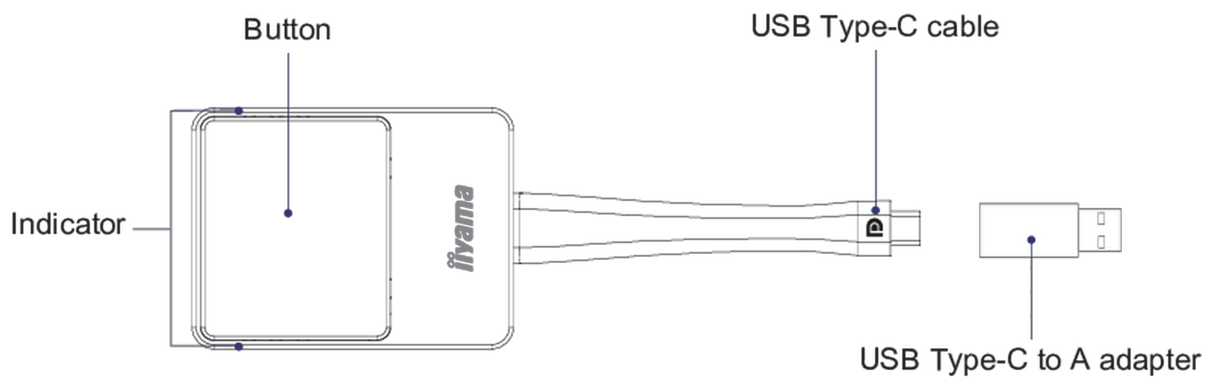

02 TECHNICAL SPECIFICATION

Colour	silver, black
Software	Connects with EShare app version 7.3 and higher.

WP D002C

03 POWER MANAGEMENT

Power supply unit	external
Power usage	4.5W typical

04 SUSTAINABILITY

Regulations	CE, RoHS support, WEEE, REACH
-------------	-------------------------------

05 DIMENSIONS / WEIGHT

Product dimensions W x H x D	57 x 175 x 17mm
Box dimensions W x H x D	100 x 123 x 33mm
Weight (without box)	0.81kg
Weight (with box)	0.217kg
EAN code	4948570032891

WP D002C

06 ENVIRONMENTAL CONDITIONS