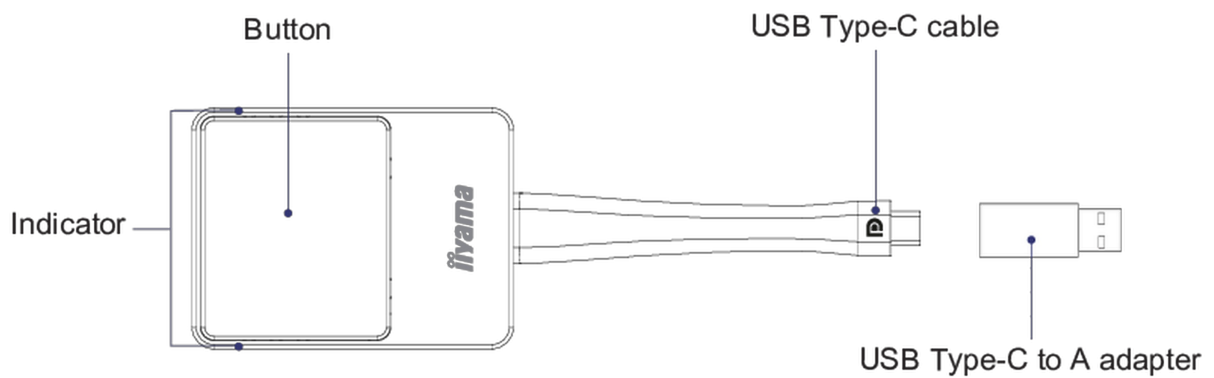

WP D002C

03 POWER MANAGEMENT

Power supply unit	external
Power usage	4.5W typical

04 SUSTAINABILITY

Regulations	CE, RoHS support, WEEE, REACH

05 DIMENSIONS / WEIGHT

Product dimensions W x H x D	57 x 175 x 17mm
Box dimensions W x H x D	100 x 123 x 33mm
Weight (without box)	0.81kg
Weight (with box)	0.217kg
EAN code	4948570032891

WP D002C