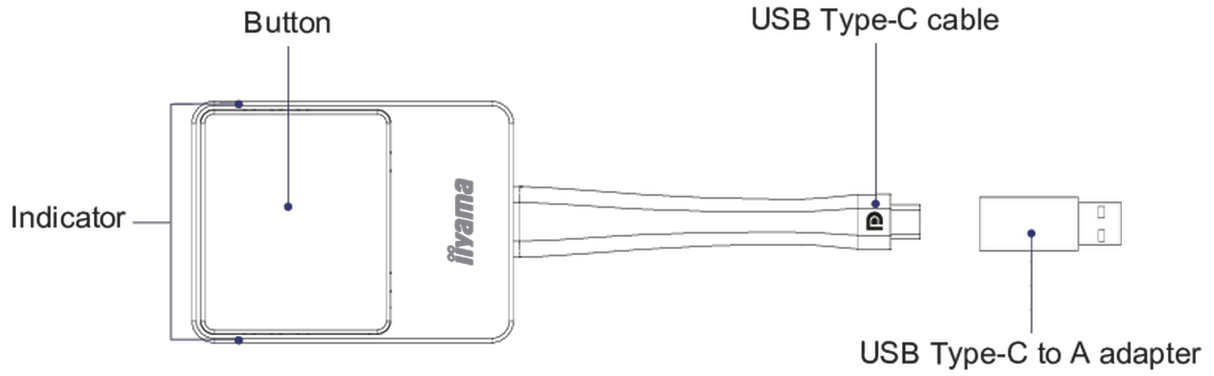

WP D002C

03 POWER MANAGEMENT

Power supply unit	external
Power usage	4.5W typical

04 SUSTAINABILITY

Regulations	CE, RoHS support, WEEE, REACH

05 DIMENSIONS / WEIGHT

Product dimensions W x H x D	57 x 175 x 17mm
Box dimensions W x H x D	100 x 123 x 33mm
Weight (without box)	0.81kg
Weight (with box)	0.217kg
EAN code	4948570032891

WP D002C