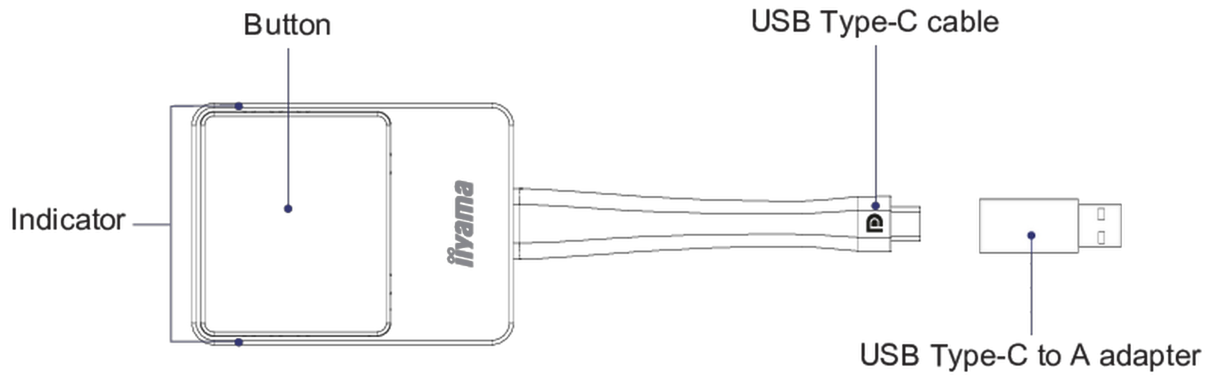

WP D002C

03 POWER-MANAGEMENT

Napájecí zdroj:	externí
Odběr energie:	4.5W typisch

04 UDRŽITELNOST

Předpisy	CE, RoHS support, WEEE, REACH

05 ROZMĚRY / HMOTNOST

Rozměry výrobku Š x V x D	57 x 175 x 17mm
Rozměry balení Š x V x D	100 x 123 x 33mm
Váha (bez balení)	0.81kg
Váha (s balením)	0.217kg
EAN code	4948570032891

WP D002C