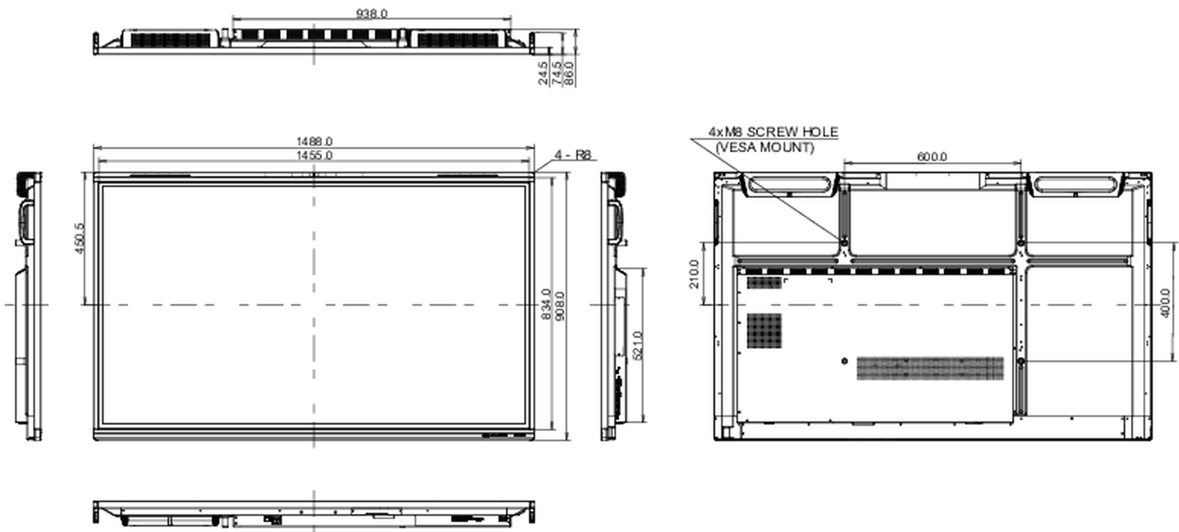

Propisi

CB, CE, TÜV-Bauart, EAC, RoHS podrška, ErP, WEEE, REACH (RoHS)

REACH SVHC

iznad 0.1%: Olova

10 DIMENZIJE / TEŽINA

Dimenzije proizvoda Š x V x D 1488 x 908 x 86mm

Dimenzije kutije Š x V x D 1628 x 1005 x 208mm

Težina (bez kutije) 39kg

Težina (sa kutijom) 48.3kg

EAN kod 4948570122028

All trademarks and registered trademarks acknowledged. E & O E. Specification subject to change without notice. All LCD's comply with ISO-9241-307:2008 in connection with pixel defects.

© IYAMA CORPORATION. ALL RIGHTS RESERVED