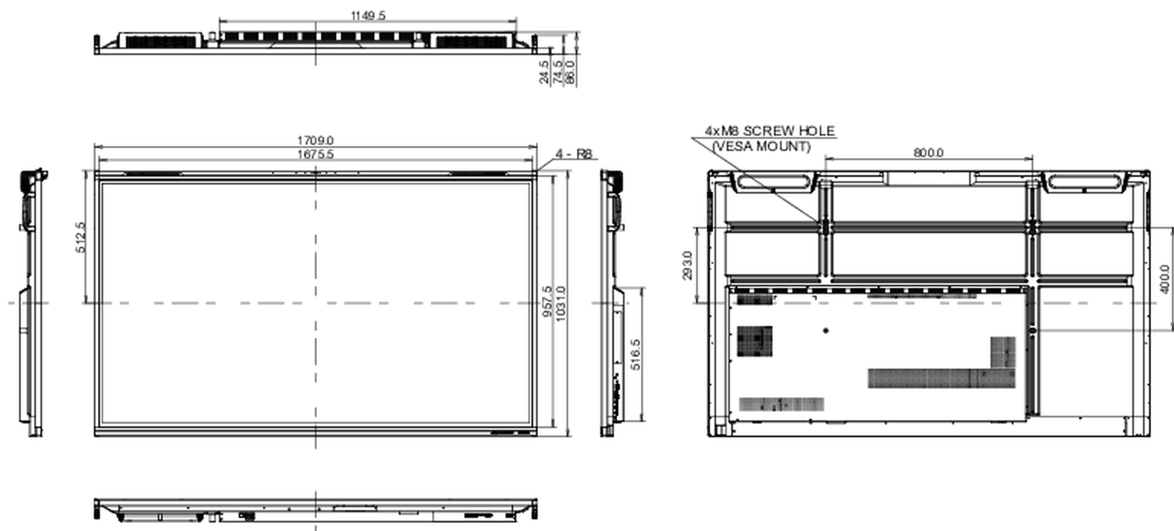

## 10 DIMENSIONS / WEIGHT

<b>Product dimensions W x H x D</b>	1709 x 1031 x 86mm
<b>Box dimensions W x H x D</b>	1863 x 1148 x 225mm
<b>Weight (without box)</b>	51.5kg
<b>Weight (with box)</b>	60.8kg
<b>EAN code</b>	4948570122035