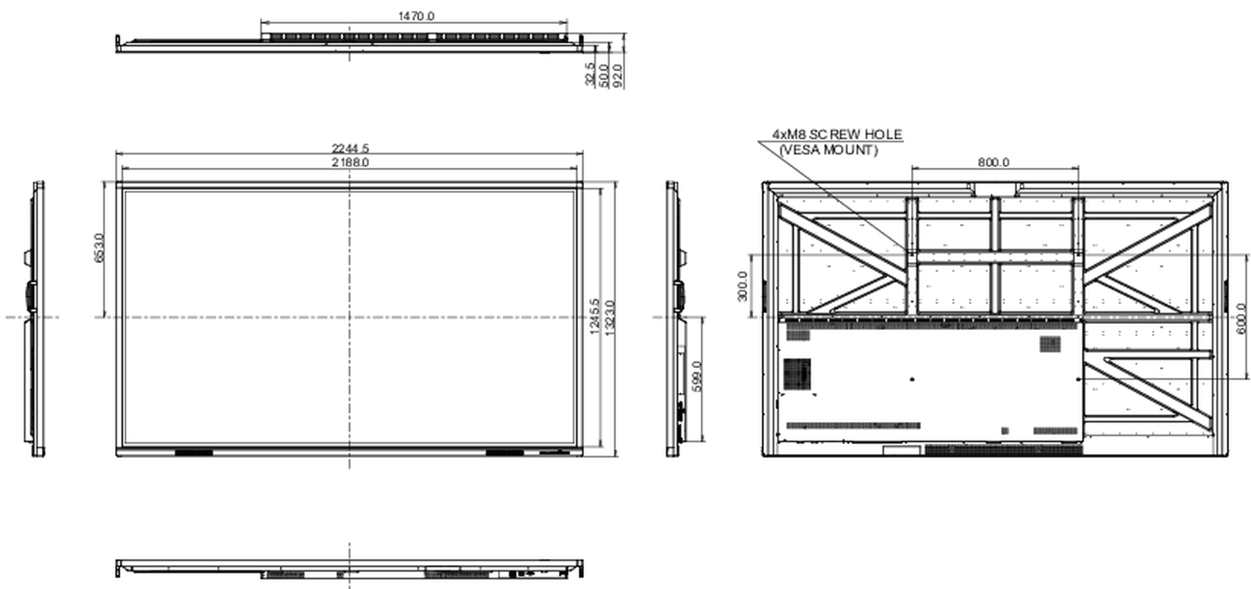

REACH SVHC above 0.1%: Lead

10 DIMENSIONS / WEIGHT

Product dimensions W x H x D 2245 x 1323 x 92mm

Box dimensions W x H x D 2406 x 1474 x 280mm

Weight (without box) 98.5kg

Weight (with box) 128.1kg

EAN code 4948570122875