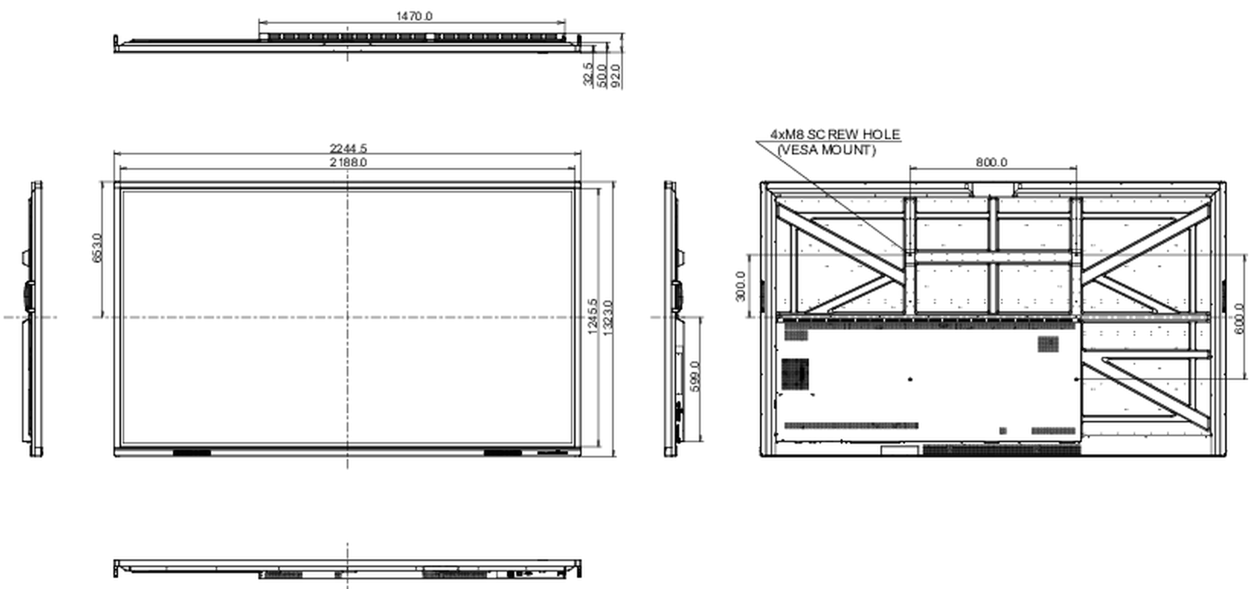

REACH SVHC above 0.1%: Lead

10 DIMENSIONS / WEIGHT

Product dimensions W x H x D 2245 x 1323 x 92mm

Box dimensions W x H x D 2406 x 1474 x 280mm

Weight (without box) 98.5kg

Weight (with box) 128.1kg

EAN code 4948570122875