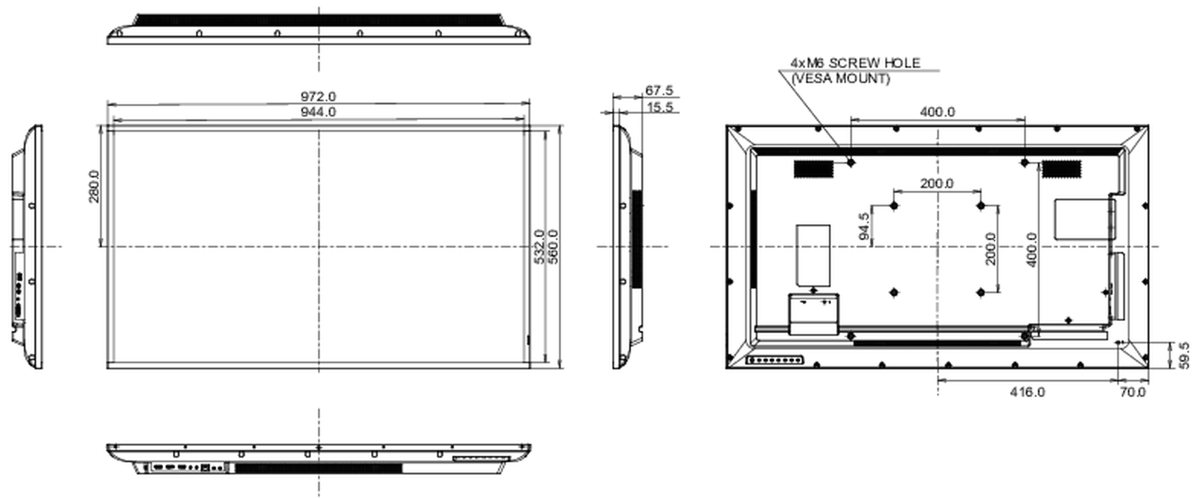

08 SUSTAINABILITY

Regulations	CB, CE, TÜV-Bauart, EAC, RoHS support, ErP, WEEE, REACH
Energy efficiency class (Regulation (EU) 2017/1369)	G
REACH SVHC	above 0.1%: Lead

09 DIMENSIONS / WEIGHT

Product dimensions W x H x D	972 x 560 x 67.5mm
Box dimensions W x H x D	1070 x 690 x 139mm
Weight (without box)	8.8kg
Weight (with box)	12.3kg
EAN code	4948570120932