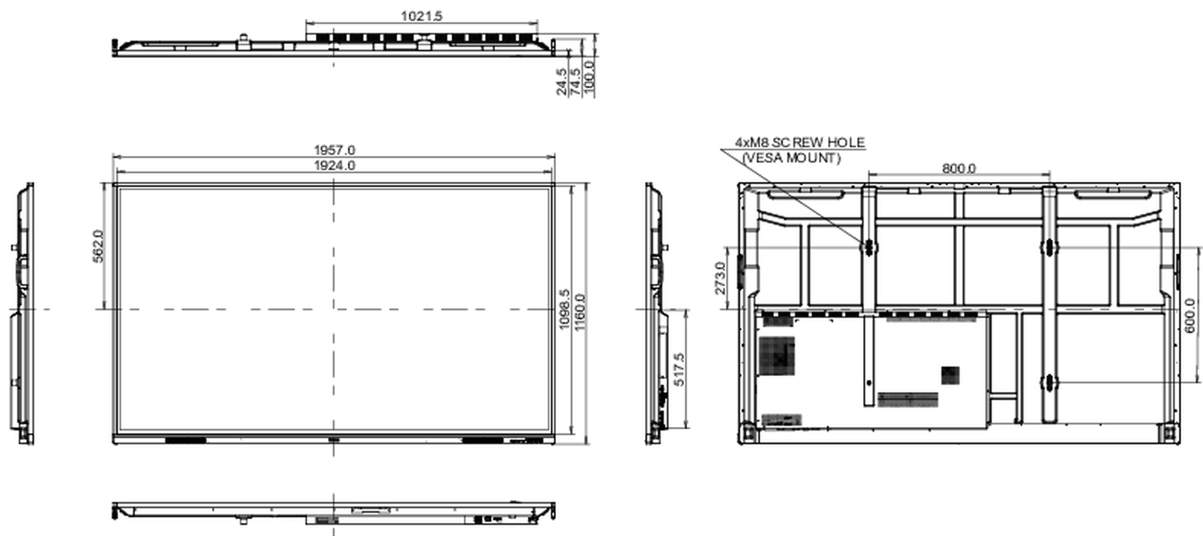

09 ODRŽIVOST

Propisi

CB, CE, TÜV-Bauart, EAC, RoHS podrška, ErP, WEEE, REACH (RoHS)

REACH SVHC

iznad 0.1%: Olova

10 DIMENZIJE / TEŽINA

Dimenzije proizvoda Š x V x D

1957 x 1160 x 100mm

Dimenzije kutije Š x V x D

2110 x 1283 x 225mm

Težina (bez kutije)

58.6kg

Težina (sa kutijom)

75.9kg

EAN kod

4948570122967

All trademarks and registered trademarks acknowledged. E & O E. Specification subject to change without notice. All LCD's comply with ISO-9241-307:2008 in connection with pixel defects.

© IIYAMA CORPORATION. ALL RIGHTS RESERVED