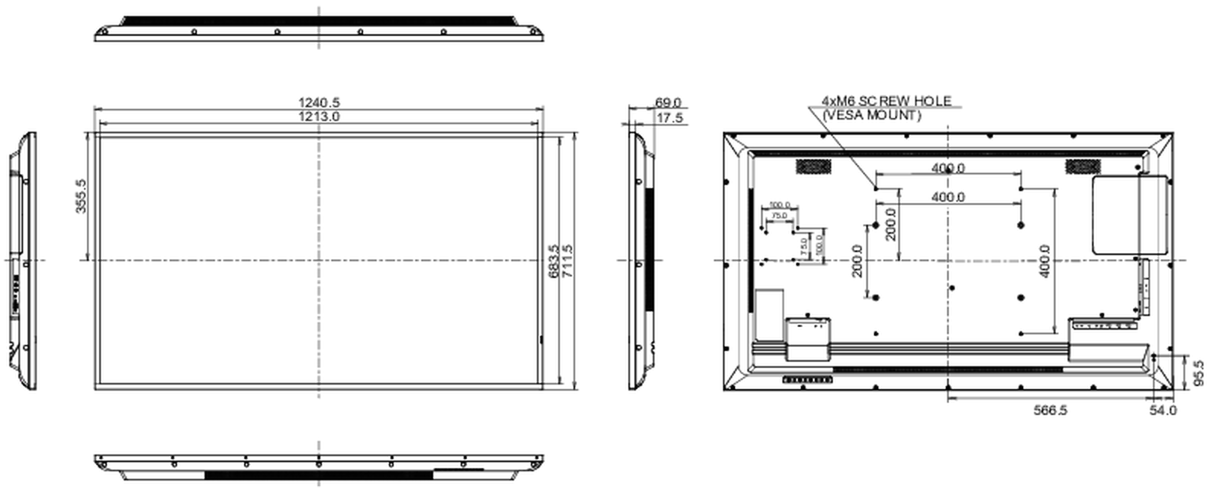

08 SUSTAINABILITY

Regulations	CB, CE, TÜV-Bauart, EAC, RoHS support, ErP, WEEE, REACH
Energy efficiency class (Regulation (EU) 2017/1369)	G
REACH SVHC	above 0.1%: Lead

09 DIMENSIONS / WEIGHT

Product dimensions W x H x D	1240.5 x 711.5 x 69mm
Box dimensions W x H x D	1370 x 850 x 156mm
Weight (without box)	14.7kg
Weight (with box)	20.4kg
EAN code	4948570120956