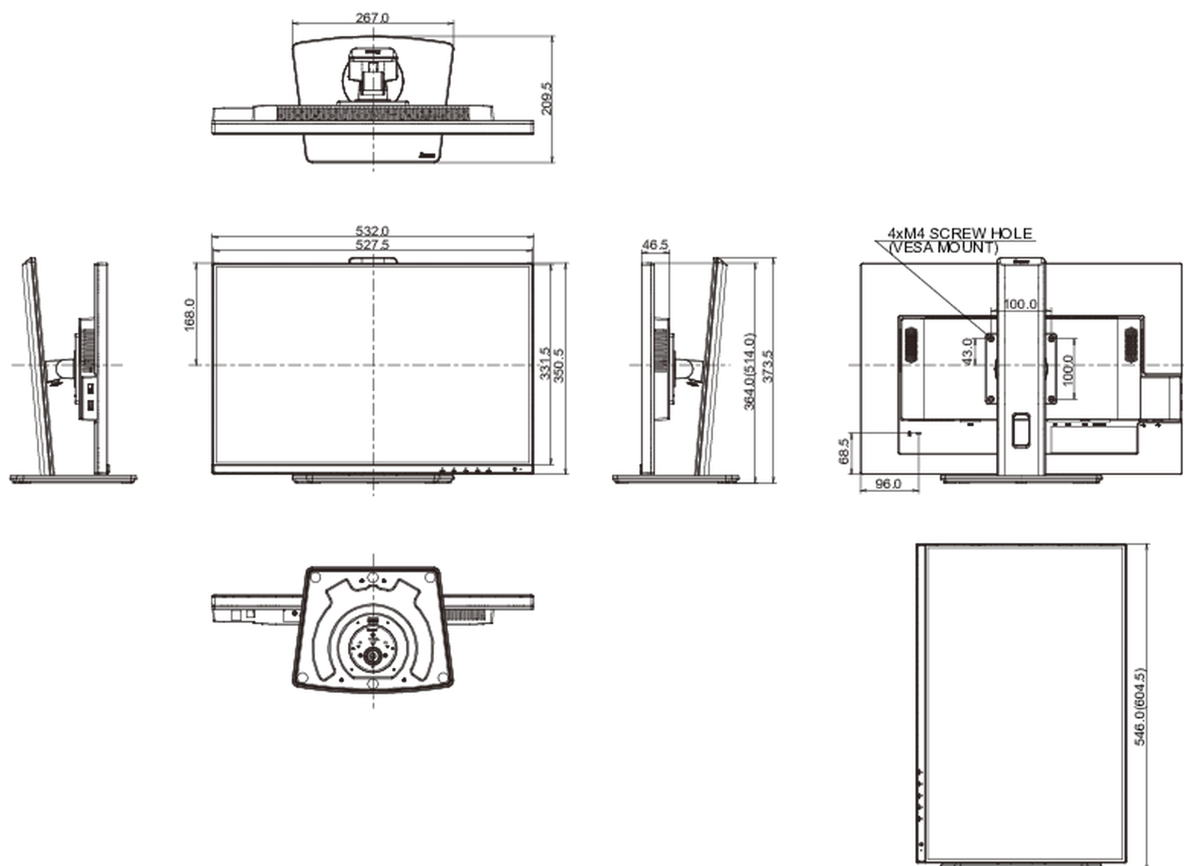

## 08 DIMENZIJE / TEŽINA

Dimenzije proizvoda Š x V x D 532 x 364 (514) x 209.5mm

Dimenzije kutije Š x V x D 606 x 413 x 147mm

Težina (bez kutije) 5.8kg

Težina (sa kutijom) 7.5kg

EAN kod 4948570121496

*All trademarks and registered trademarks acknowledged. E & O E. Specification subject to change without notice. All LCD's comply with ISO-9241-307:2008 in connection with pixel defects.*