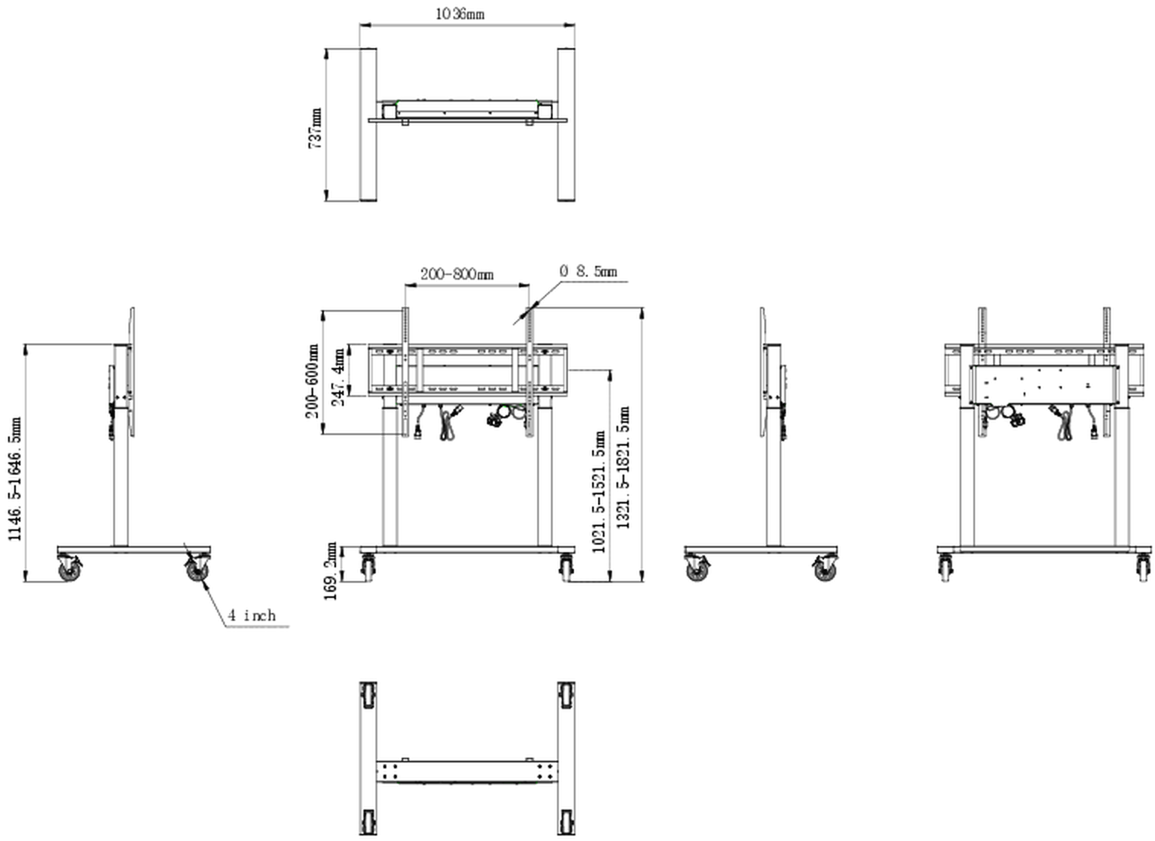

01 TECHNICAL SPECIFICATION

Height adjustment	500mm, Centre of the screen is 1021.5 - 1521.5mm
Max weight capacity	80kg / monitor
VESA maximum	800 x 600mm
Extra	cable clips, customized cables (USB cable, remote controller, two power extension cables)

02 DIMENSIONS / WEIGHT

Product dimensions W x H x D 1036 x 1298 to 1798 x 737mm

Box dimensions W x H x D 1123 x 1123 x 132mm

Weight (without box) 32.4kg

Weight (with box) 37.1kg

EAN code 4948570033126

© IYAMA CORPORATION. ALL RIGHTS RESERVED