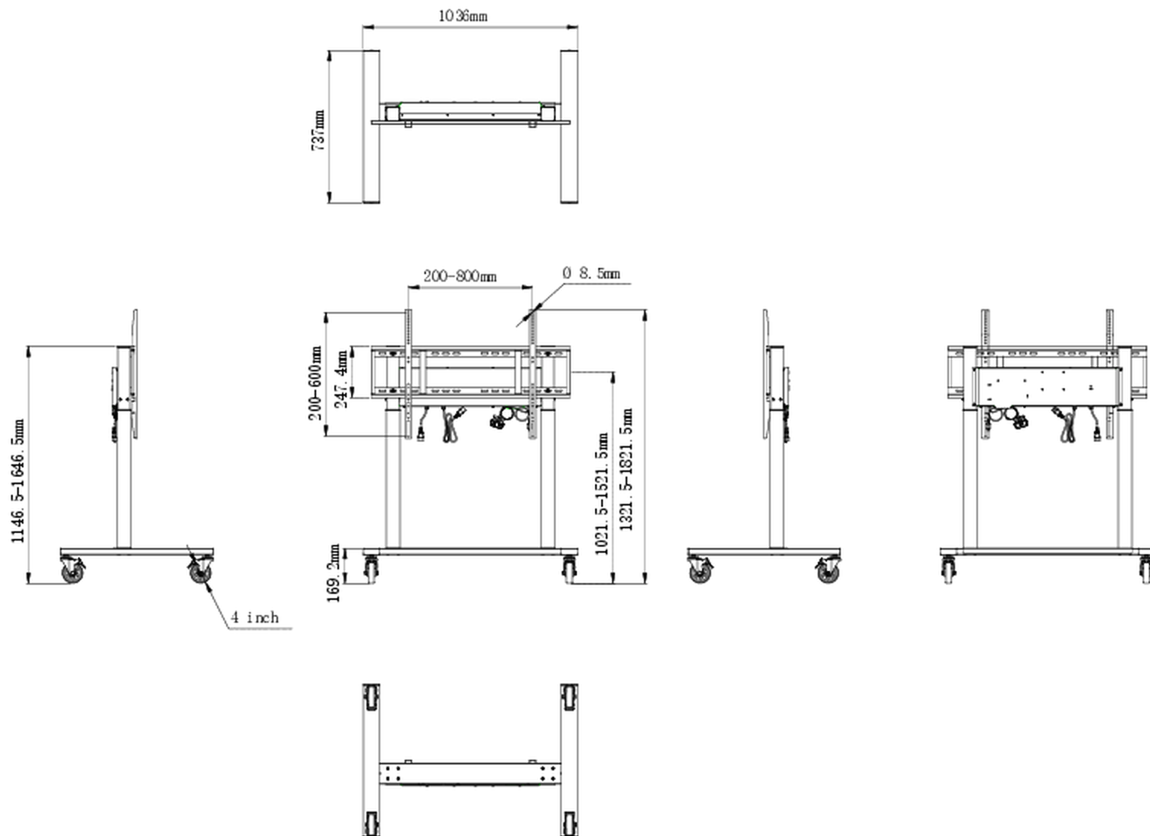

Double column electric floor lift on wheels

An anti-collision electric trolley for large format displays up to VESA 800x600mm. This product is unique because of its screen flexibility and installation ease, within just five steps the product is installed and ready for use in any meeting area.

This mobile stand with electrical 500mm height adjustment provides a continuous and silent adjustment, controlled directly from a compatible iiyama TE SERIES display or with the attached control pad. The 4-inch muting castor omni directional wheels make it easy and save to move the car around. The integrated screen bracket supports most VESA patterns, making this floor lift suitable for every display up to 86" with a max. weight of 80kg.

01 TECHNICAL SPECIFICATION

Height adjustment	500mm, Centre of the screen is 1021.5 - 1521.5mm
Max weight capacity	80kg / monitor
VESA maximum	800 x 600mm
Extra	cable clips, customized cables (USB cable, remote controller, two power extension cables)

02 DIMENSIONS / WEIGHT

Product dimensions W x H x D 1036 x 1298 to 1798 x 737mm

Box dimensions W x H x D 1123 x 1123 x 132mm

Weight (without box) 32.4kg

Weight (with box) 37.1kg

EAN code 4948570033126

© IYAMA CORPORATION. ALL RIGHTS RESERVED