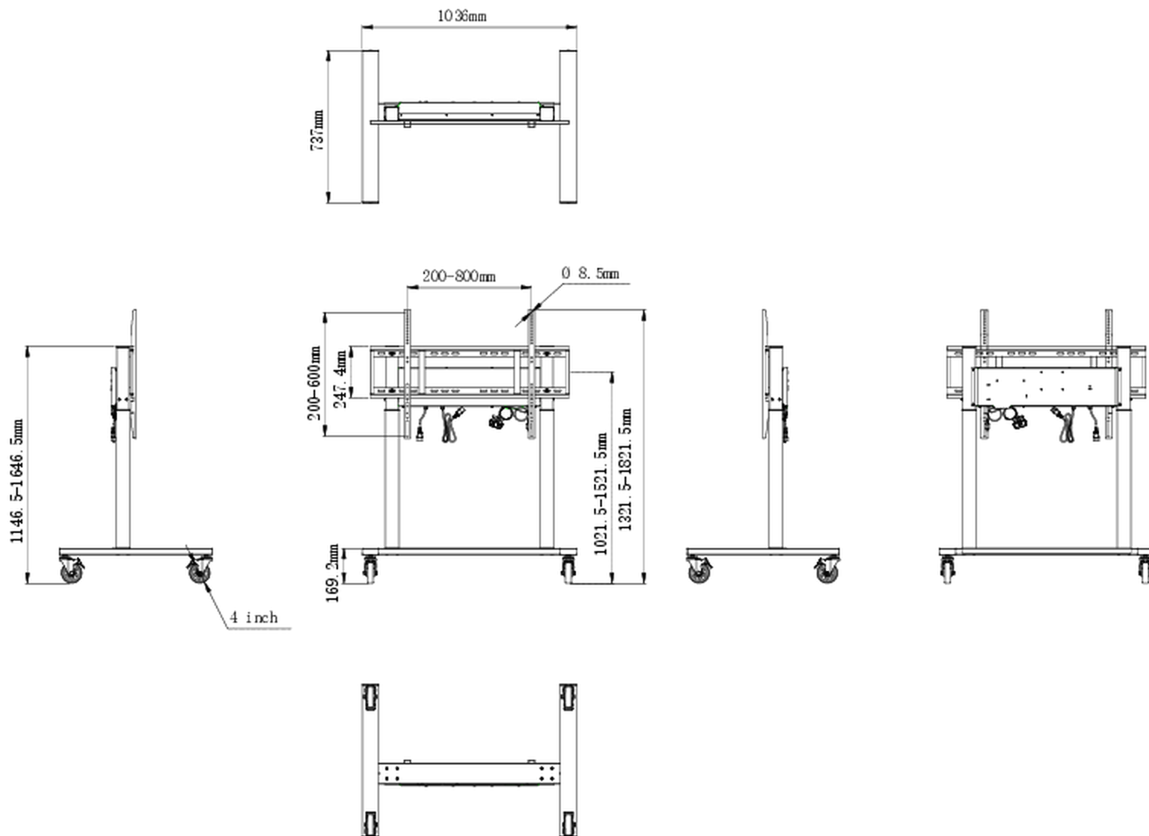

## Double column electric floor lift on wheels

An anti-collision electric trolley for large format displays up to VESA 800x600mm. This product is unique because of its screen flexibility and installation ease, within just five steps the product is installed and ready for use in any meeting area.

This mobile stand with electrical 500mm height adjustment provides a continuous and silent adjustment, controlled directly from a compatible iiyama TE SERIES display or with the attached control pad. The 4-inch muting castor omni directional wheels make it easy and save to move the car around. The integrated screen bracket supports most VESA patterns, making this floor lift suitable for every display up to 86" with a max. weight of 80kg.

### 01 TECHNIKAI PARAMÉTEREK

<b>Magasság beállítása</b>	500mm, Centre of the screen is 1021.5 - 1521.5mm
<b>Maximális teherbírás</b>	80kg / monitor
<b>VESA maximum</b>	800 x 600mm
<b>Extra</b>	cable clips, customized cables (USB cable, remote controller, two power extension cables)

## 02 MÉRETEK / SÚLY

**Termék méretei Sz x H x M** 1036 x 1298 to 1798 x 737mm

**Doboz méretei Sz x H x M** 1123 x 1123 x 132mm

**Súly (doboz nélkül)** 32.4kg

**Súly (dobozsal)** 37.1kg

**EAN kód** 4948570033126