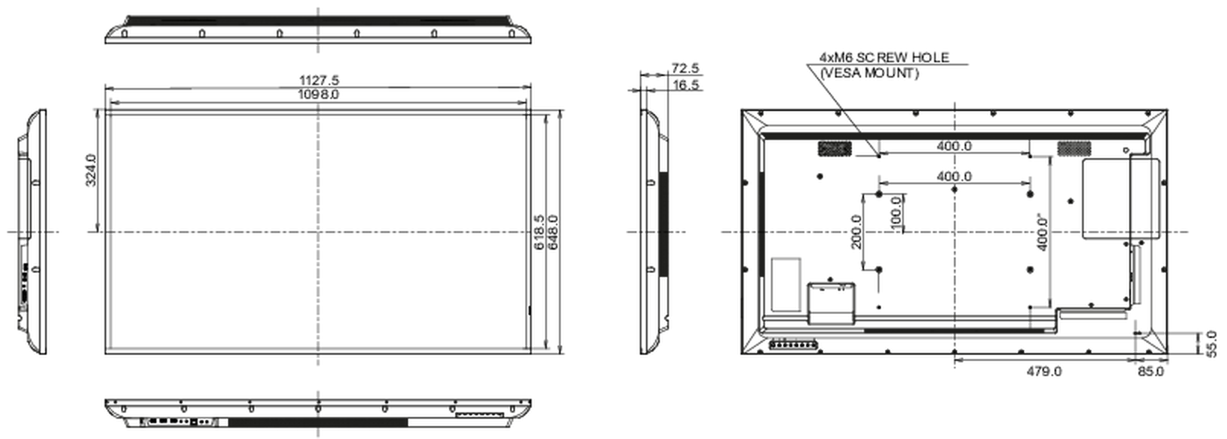

## 09 DIMENSIONS / WEIGHT

<b>Product dimensions W x H x D</b>	1127.6 x 648.2 x 72.5mm
<b>Box dimensions W x H x D</b>	1245 x 790 x 148mm
<b>Weight (without box)</b>	13.2kg
<b>Weight (with box)</b>	17.9kg
<b>EAN code</b>	4948570120949