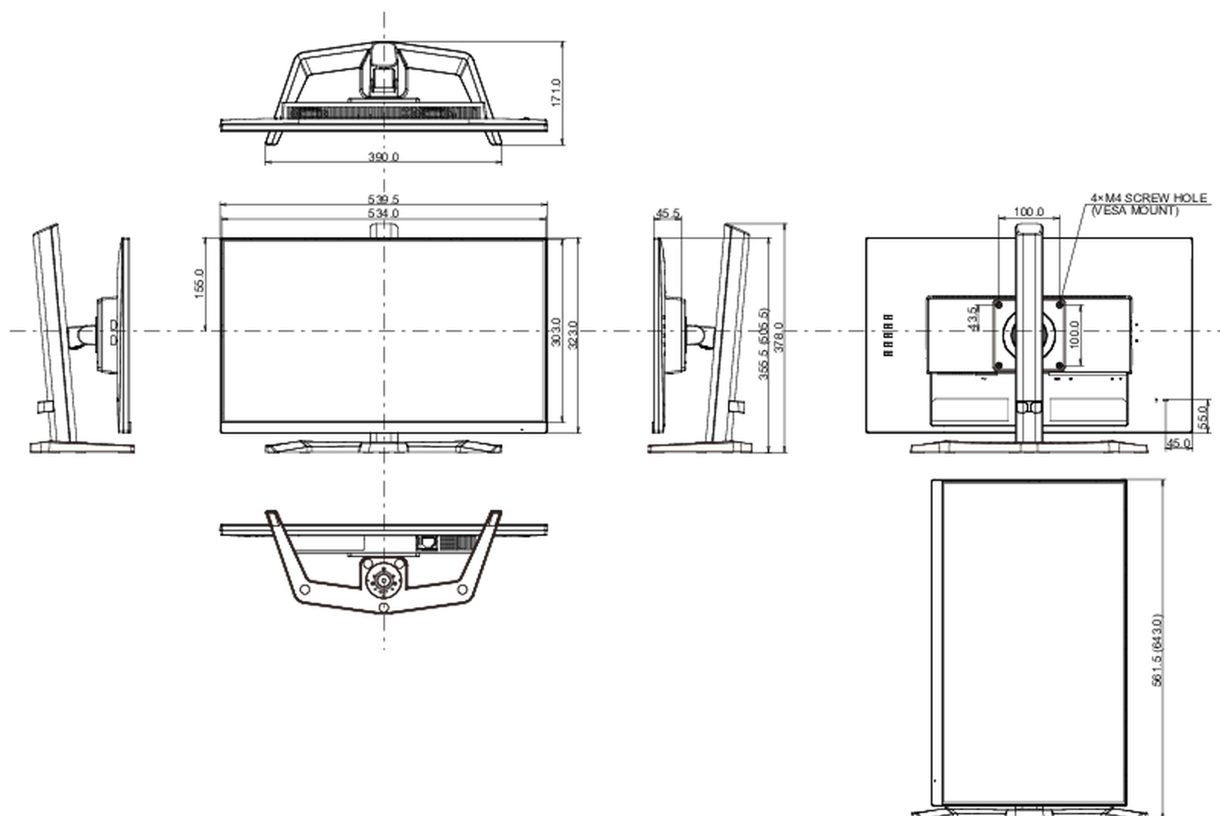

04 MECHANICAL

Display position adjustments	height, tilt, pivot (rotation both sides)
Height adjustment	150mm
Rotation (PIVOT function)	90°
Tilt angle	23° up; 5° down
VESA mounting	100 x 100mm
Cable management system	yes

07 SUSTAINABILITY

Regulations	CE, TÜV-Bauart, EAC, PSE, RoHS support, ErP, WEEE, VCCI, REACH
Energy efficiency class (Regulation (EU) 2017/1369)	E
REACH SVHC	above 0.1%: Lead

08 DIMENSIONS / WEIGHT

Product dimensions W x H x D	539.5 x 385(535) x 210mm
Box dimensions W x H x D	610 x 398 x 157mm
Weight (without box)	4.5kg
Weight (with box)	6kg
EAN code	4948570121397