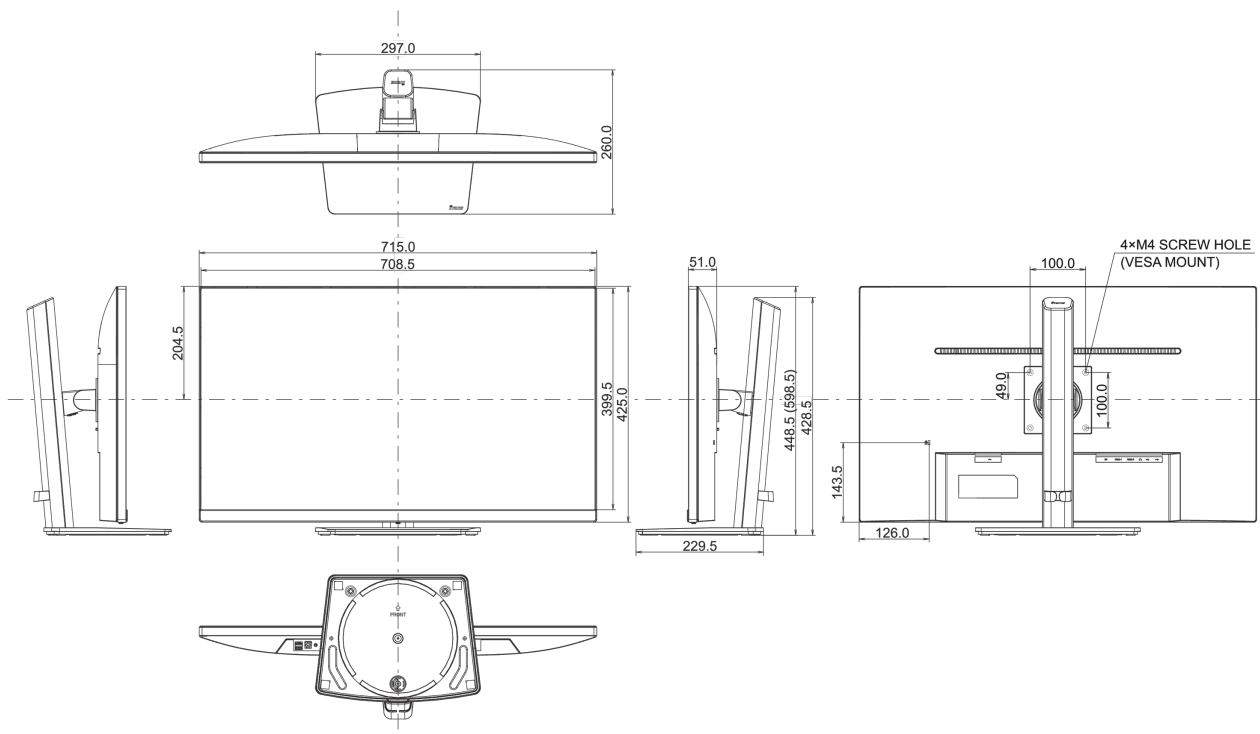

Design	3-side borderless
Diagonal	31.5", 80cm
Panel	VA matrix, matte finish
Native resolution	2560 x 1440 @75Hz (3.7 megapixel WQHD)
Aspect ratio	16:9
Panel brightness	250 cd/m ²
Static contrast	3000:1
Advanced contrast	80M:1
Response time (GTG)	4ms
Viewing zone	horizontal/vertical: 178°/178°, right/left: 89°/89°, up/down: 89°/89°
Colour support	16.7mIn (sRGB: 96%; NTSC: 72%)
Horizontal Sync	30 - 120kHz
Viewable area W x H	697.3 x 392.3mm, 27.5 x 15.4"
Pixel pitch	0.272mm
Colour	matte, black

04 MECHANICAL

Display position adjustments	height, swivel, tilt
Height adjustment	150mm
Swivel stand	90°; 45° left; 45° right
Tilt angle	23° up; 5° down
VESA mounting	100 x 100mm
Cable management system	yes

07 SUSTAINABILITY

Regulations	CE, TÜV-Bauart, VCCI-B, PSE, RoHS support, ErP, WEEE, REACH, UKCA
Energy efficiency class (Regulation (EU) 2017/1369)	G
REACH SVHC	above 0.1%: Lead

08 DIMENSIONS / WEIGHT

Product dimensions W x H x D	715 x 448.5 (598.5) x 260mm
Box dimensions W x H x D	802 x 487 x 146mm
Weight (without box)	7.9kg
Weight (with box)	9.7kg
EAN code	4948570120864