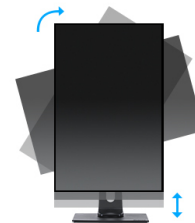

24" IPS technology panel with height adjustable stand

Stylish edge-to-edge design makes the ProLite XUB2492HSU perfect for multi-monitor set-ups. The IPS panel technology offers accurate and consistent colour reproduction with wide viewing angles. High contrast and brightness values mean the monitor will provide excellent performance for photographic and web design. Equipped with speakers, 2 port USB hub, headphone socket, HDMI and DisplayPort connections, a blue light reducer function to reduce eye fatigue and an ergonomic 150mm height adjustable stand for optimal user comfort, make this 24" monitor a great choice for both multi-monitor configuration and office applications.

IPS Technology

IPS technology offers higher contrast, darker blacks and much better viewing angles than standard TN technology. The screen will look good no matter what angle you look at it.

HAS (150mm) + PIVOT

With a height adjustable stand you will create an ergonomic work posture and position that meets all health and safety requirements. This will not only prevent any health issues but will also increase your productivity. The pivot function allows the screen to rotate from landscape to portrait orientation. This functionality can be useful if the application requires more height than width.

01 DISPLAY CHARACTERISTICS

Design	3-side borderless
Diagonal	23.8", 60.5cm
Panel	IPS Panel Technology LED, matte finish
Native resolution	1920 x 1080 @75Hz (DisplayPort&HDMI, 2.1 megapixel Full HD)
Aspect ratio	16:9
Panel brightness	250 cd/m ²
Static contrast	1000:1
Advanced contrast	80M:1
Response time (GTG)	4ms
Viewing zone	horizontal/vertical: 178°/178°, right/left: 89°/89°, up/down: 89°/89°
Colour support	16.7mIn (sRGB: 99%; NTSC: 72%)
Horizontal Sync	30 - 86kHz
Viewable area W x H	527 x 296.5mm, 20.7 x 11.7"
Pixel pitch	0.275mm
Colour	matte, white