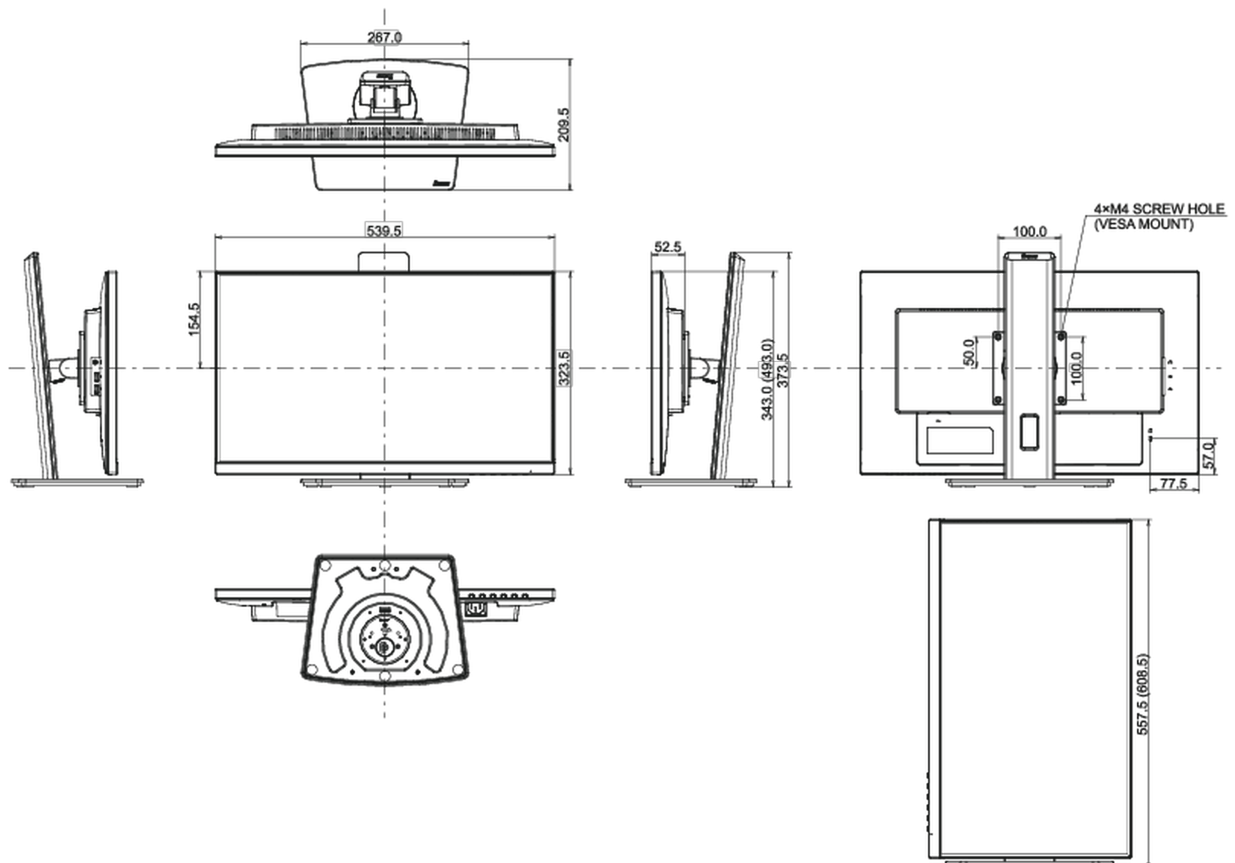

04 MECHANICAL

Display position adjustments	height, swivel, tilt, pivot (rotation both sides)
Height adjustment	150mm
Rotation (PIVOT function)	90°
Swivel stand	90°; 45° left; 45° right
Tilt angle	23° up; 5° down
VESA mounting	100 x 100mm
Cable management system	yes

05 ACCESSORIES INCLUDED

Cables	power, HDMI, USB-C
Other	quick start guide, safety guide

06 POWER MANAGEMENT

Power supply unit	internal
Power supply	AC 100 - 240V, 50/60Hz
Power usage	17W typical, 0.5W stand by, 0.5W off mode

08 DIMENSIONS / WEIGHT

Product dimensions W x H x D	539.5 x 343 (493) x 209.5mm
Box dimensions W x H x D	608 x 395 x 150mm
Weight (without box)	5.6kg
Weight (with box)	7.0kg
EAN code	4948570121762

All trademarks and registered trademarks acknowledged. E & O E. Specification subject to change without notice. All LCD's comply with ISO-9241-307:2008 in connection with pixel defects.