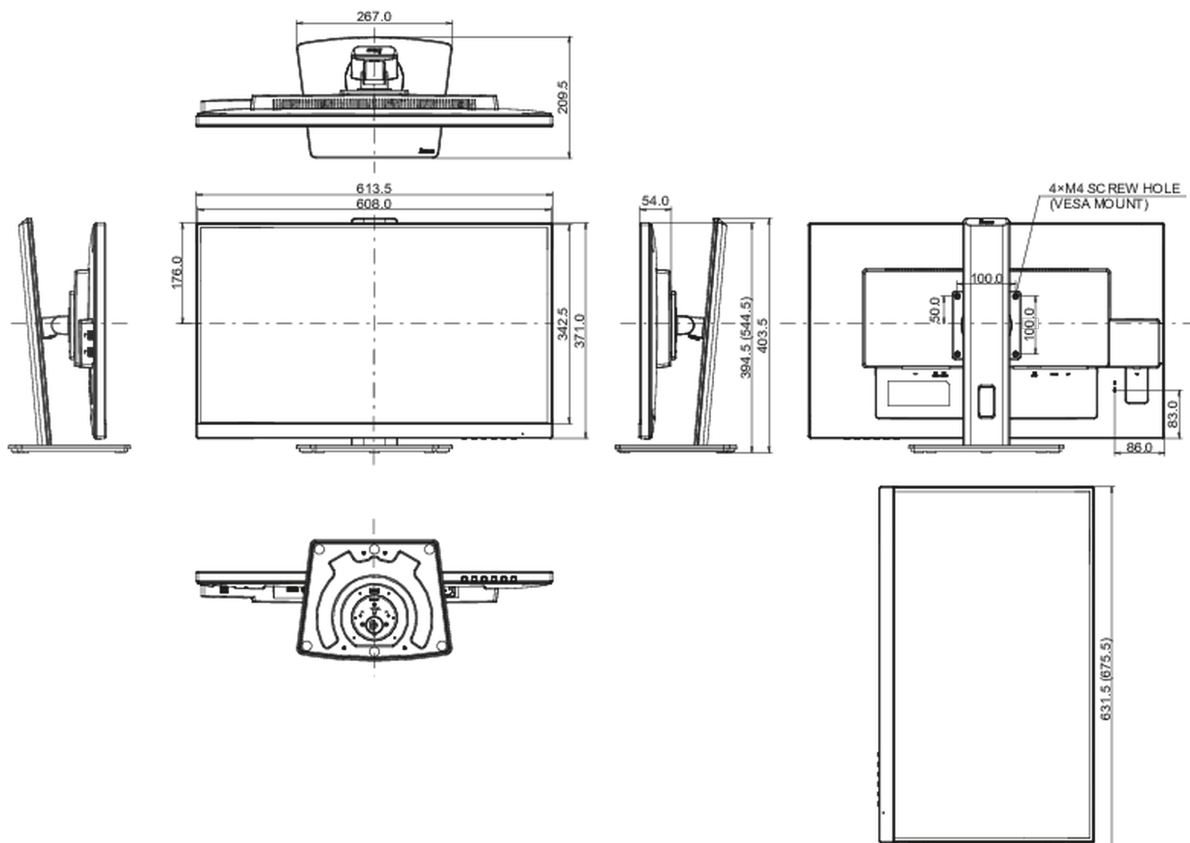

04 MECHANICAL

Display position adjustments	height, pivot (rotation), swivel, tilt
Height adjustment	150mm
Rotation (PIVOT function)	90°
Swivel stand	90°; 45° left; 45° right
Tilt angle	23° up; 5° down
VESA mounting	100 x 100mm

08 DIMENSIONS / WEIGHT

Product dimensions W x H x D

613.5 x 394 (544.5) x 209.5mm

Box dimensions W x H x D

693 x 446 x 170mm

Weight (without box)

6.8kg

Weight (with box)

8.4kg

EAN code

4948570121687

All trademarks and registered trademarks acknowledged. E & O E. Specification subject to change without notice. All LCD's comply with ISO-9241-307:2008 in connection with pixel defects.