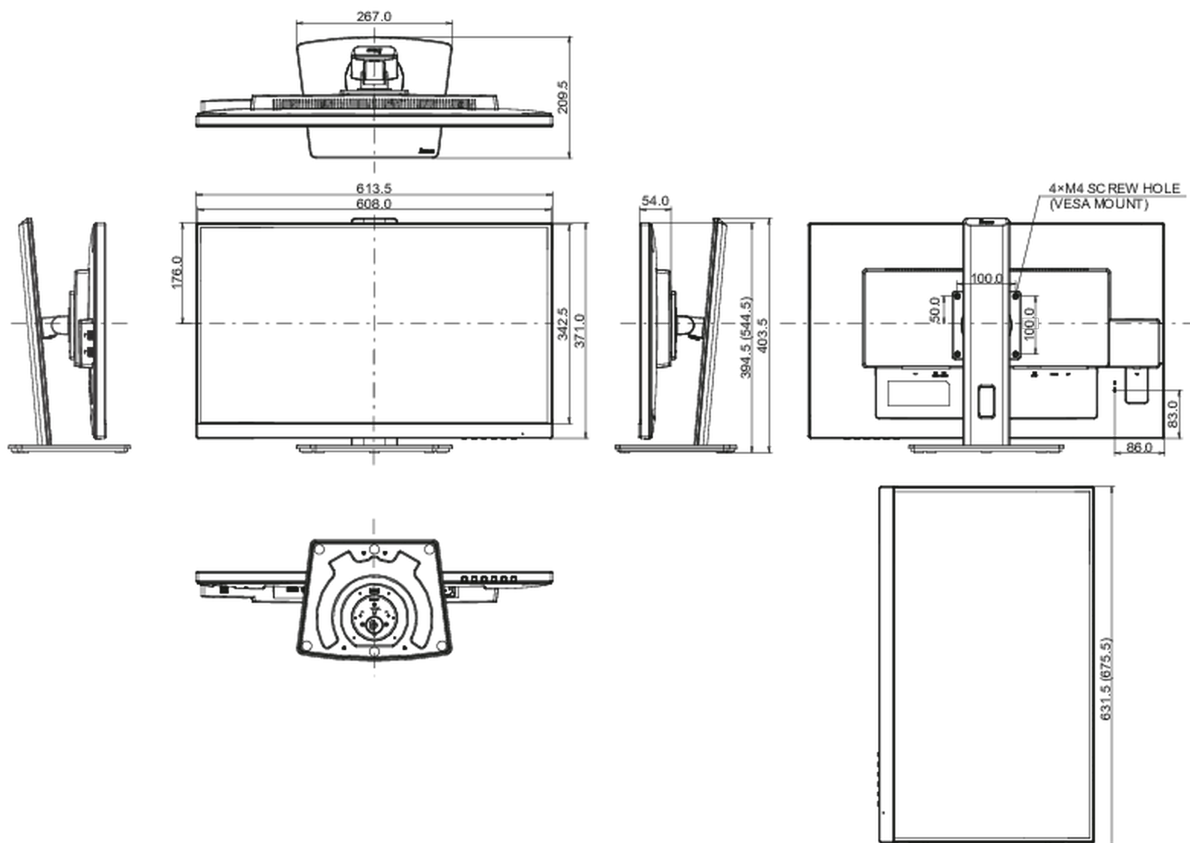

04 MECHANICAL

Display position adjustments	height, pivot (rotation), swivel, tilt
Height adjustment	150mm
Rotation (PIVOT function)	90°
Swivel stand	90°; 45° left; 45° right
Tilt angle	23° up; 5° down
VESA mounting	100 x 100mm

08 DIMENSIONS / WEIGHT

Product dimensions W x H x D

613.5 x 394 (544.5) x 209.5mm

Box dimensions W x H x D

693 x 446 x 170mm

Weight (without box)

6.8kg

Weight (with box)

8.4kg

EAN code

4948570121687

All trademarks and registered trademarks acknowledged. E & O E. Specification subject to change without notice. All LCD's comply with ISO-9241-307:2008 in connection with pixel defects.