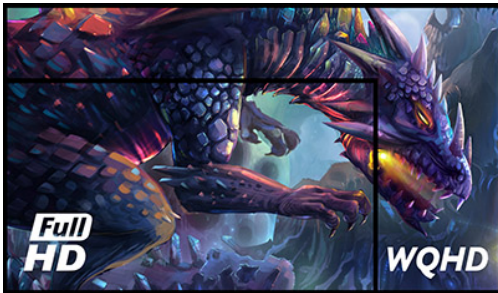

Silver Crow – enter a new dimension

The 27" G-MASTER GB2730QSU known as Silver Crow opens you to a whole new level of gaming experiences. As the 2560x1440 display offers 77% more on-screen space than a standard 1920x1080 Full HD monitor, The Silver Crow makes sure all the finest details are displayed with perfect image clarity. Nothing will skip your attention. The blue light reducer function along with the flicker free panel are the shield your eyes need to guarantee your vision remains well protected. Armed with FreeSync technology and 1ms response time the Silver Crow is ready to lead you into the toughest battles, leaving nothing to chance.

WQHD

FreeSync™ Technology

With the 2560x1440 WQHD resolution offering 77% more on-screen space than a standard 1920x1080 full HD monitor, nothing skips your attention.

01 DISPLAY CHARACTERISTICS

Diagonal	27", 68.5cm
Panel	TN LED, matte finish
Native resolution	2560 x 1440 @75Hz (3.7 megapixel WQHD, DisplayPort)
Aspect ratio	16:9
Panel brightness	350 cd/m ²
Static contrast	1000:1
Advanced contrast	80M:1
Response time (GTG)	1ms
Viewing zone	horizontal/vertical: 170°/160°, right/left: 85°/85°, up/down: 80°/80°
Colour support	16.7mIn (sRGB: 99%; NTSC: 72%)
Horizontal Sync	30 - 89kHz
Viewable area W x H	596.7 x 335.7mm, 23.5 x 13.2"
Pixel pitch	0.233mm
Colour	matte, black