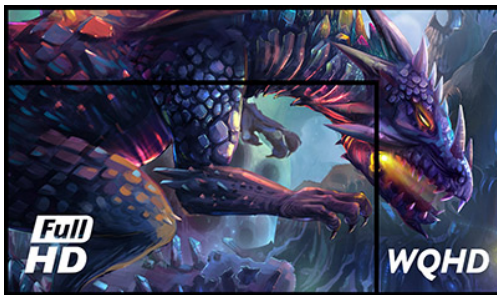

### Silver Crow – enter a new dimension

The 27" G-MASTER GB2730QSU known as Silver Crow opens you to a whole new level of gaming experiences. As the 2560x1440 display offers 77% more on-screen space than a standard 1920x1080 Full HD monitor, the Silver Crow makes sure all the finest details are displayed with perfect image clarity. Nothing will skip your attention. The blue light reducer function along with the flicker free panel are the shield your eyes need to guarantee your vision remains well protected. Armed with FreeSync technology and 1ms response time the Silver Crow is ready to lead you into the toughest battles, leaving nothing to chance.

## 01 KIJELZŐ JELLEMZŐI

Átló	27", 68.5cm
Panel	TN LED, matte finish
Natív felbontás	2560 x 1440 @75Hz (3.7 megapixel WQHD, DisplayPort)
Képarány	16:9
Fényerő	350 cd/m <sup>2</sup>
Statikus kontraszt	1000:1
Speciális kontraszt	80M:1
Válaszidő (GTG)	1ms
Látótér	horizontális/vertikális: 170°/160°, jobb/bal: 85°/85°, fel/le: 80°/80°
Szín támogatás	16.7mln (sRGB: 99%; NTSC: 72%)
Horizontális szinkronizálás	30 - 89kHz
Látható terület Sz x M	596.7 x 335.7mm, 23.5 x 13.2"
Pixel magasság	0.233mm
Szín	matt, fekete