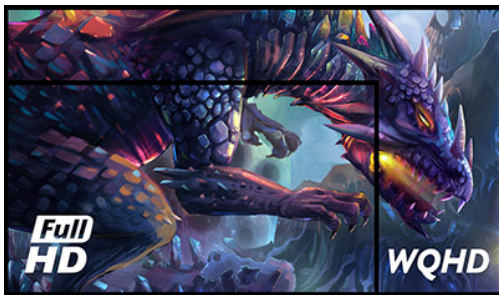

Silver Crow – enter a new dimension

The 27" G-MASTER GB2730QSU known as Silver Crow opens you to a whole new level of gaming experiences. As the 2560x1440 display offers 77% more on-screen space than a standard 1920x1080 Full HD monitor, The Silver Crow makes sure all the finest details are displayed with perfect image clarity. Nothing will skip your attention. The blue light reducer function along with the flicker free panel are the shield your eyes need to guarantee your vision remains well protected. Armed with FreeSync technology and 1ms response time the Silver Crow is ready to lead you into the toughest battles, leaving nothing to chance.

WQHD

FreeSync™ Technology

With the 2560x1440 WQHD resolution offering 77% more on-screen space than a standard 1920x1080 full HD monitor, nothing skips your attention.

01 DISPLAY CHARACTERISTICS

Diagonal	27", 68.5cm
Panel	TN LED, matte finish
Native resolution	2560 x 1440 @75Hz (3.7 megapixel WQHD, DisplayPort)
Aspect ratio	16:9
Panel brightness	350 cd/m ²
Static contrast	1000:1
Advanced contrast	80M:1
Response time (GTG)	1ms
Viewing zone	horizontal/vertical: 170°/160°, right/left: 85°/85°, up/down: 80°/80°
Colour support	16.7mIn (sRGB: 99%; NTSC: 72%)
Horizontal Sync	30 - 89kHz
Viewable area W x H	596.7 x 335.7mm, 23.5 x 13.2"
Pixel pitch	0.233mm
Colour	matte, black