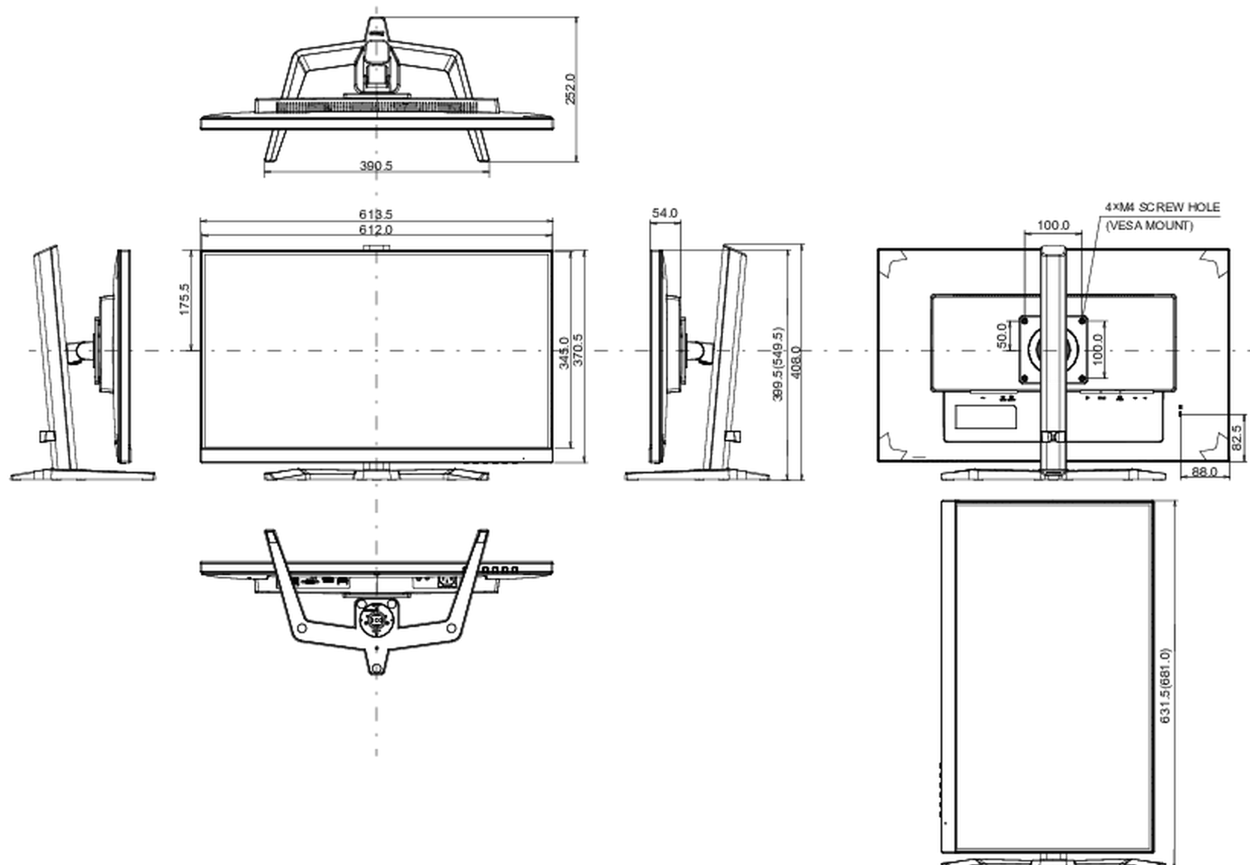

## 08 DIMENSIONS / WEIGHT

Product dimensions W x H x D 613.5 x 399.5 (549.5) x 252mm

Box dimensions W x H x D 692 x 454 x 170mm

Weight (without box) 6.4kg

Weight (with box) 8.4kg

EAN code 4948570121984

*All trademarks and registered trademarks acknowledged. E & O E. Specification subject to change without notice. All LCD's comply with ISO-9241-307:2008 in connection with pixel defects.*