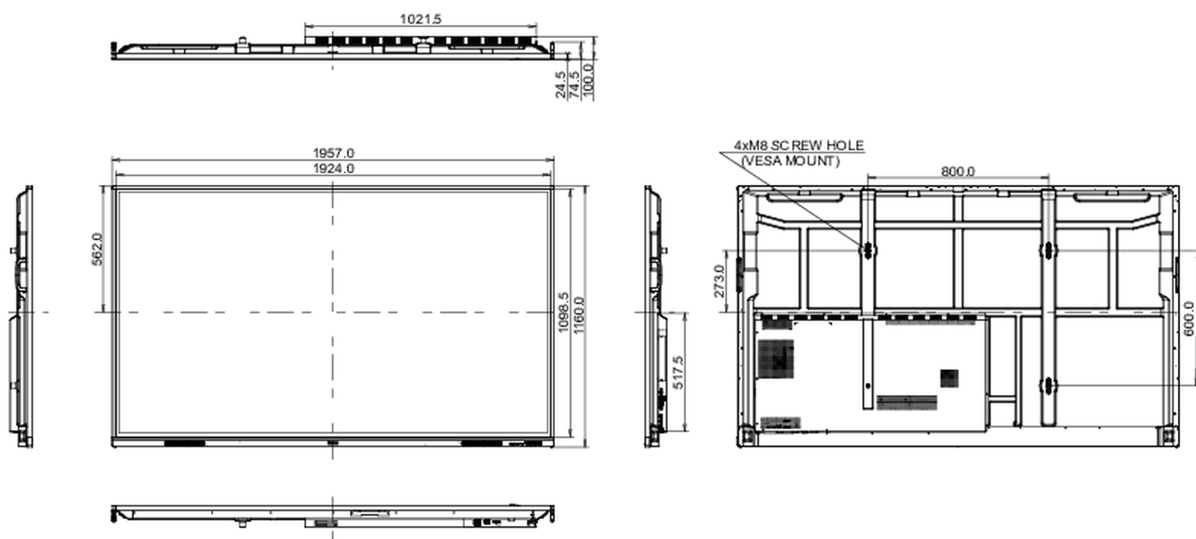

## 10 DIMENZIJE / TEŽINA

Dimenzije proizvoda Š x V x D 1957 x 1160 x 100mm

Dimenzije kutije Š x V x D 2110 x 1283 x 225mm

Težina (bez kutije) 58.6kg

Težina (sa kutijom) 75.9kg

EAN kod 4948570121854

All trademarks and registered trademarks acknowledged. E & O E. Specification subject to change without notice. All LCD's comply with ISO-9241-307:2008 in connection with pixel defects.