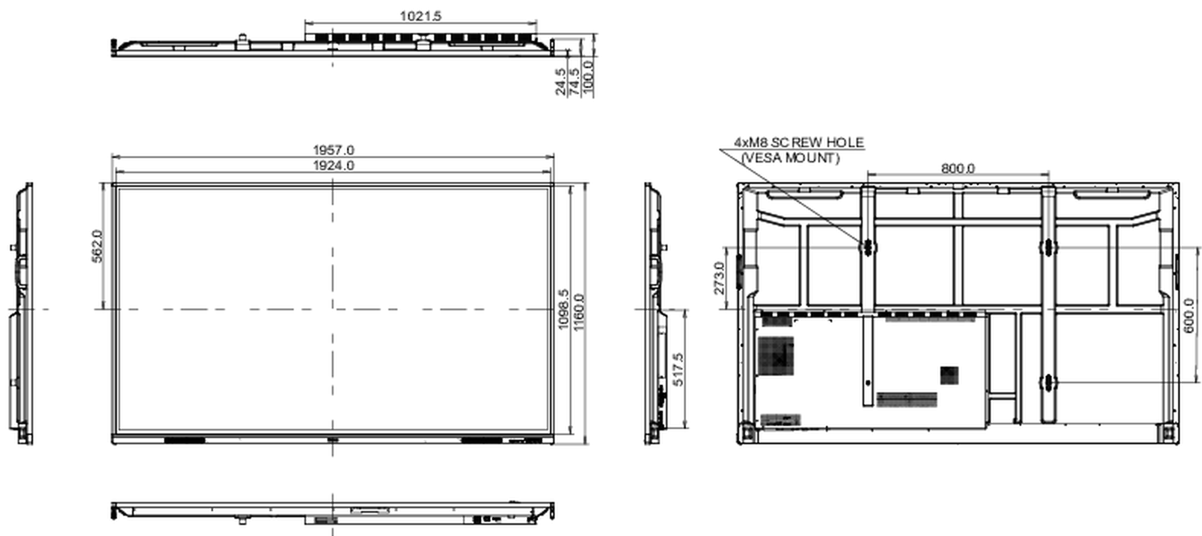

## 10 DIMENSIONS / WEIGHT

**Product dimensions W x H x D** 1957 x 1160 x 100mm

**Box dimensions W x H x D** 2110 x 1283 x 225mm

**Weight (without box)** 58.6kg

**Weight (with box)** 75.9kg

**EAN code** 4948570121854