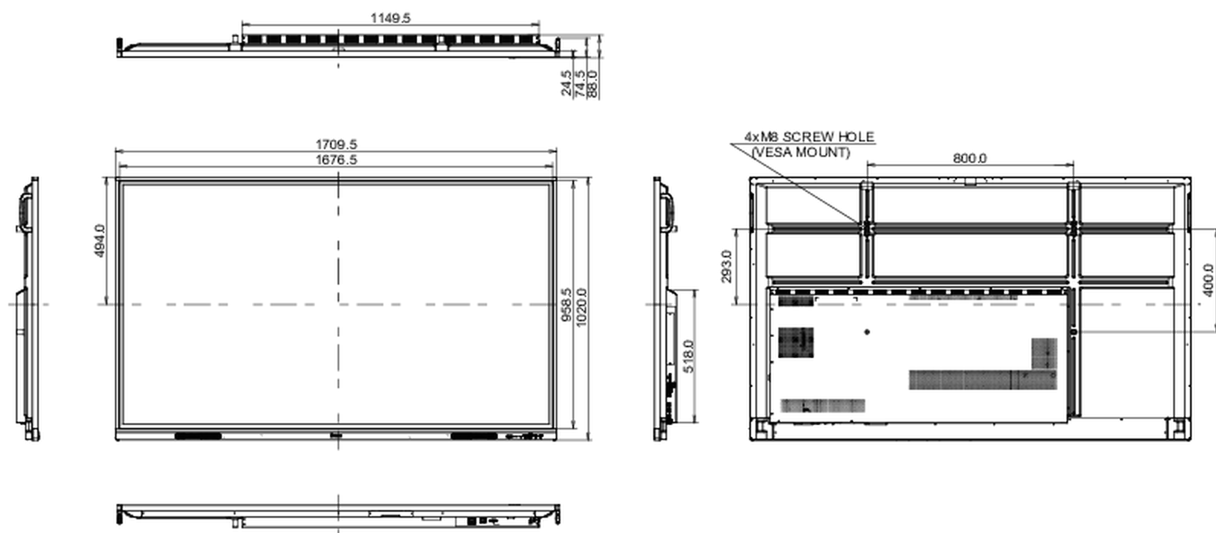

09 ODRŽIVOST

Propisi

CB, CE, TÜV-Bauart, EAC, RoHS podrška, ErP, WEEE, REACH

REACH SVHC

iznad 0.1%: Olova

10 DIMENZIJE / TEŽINA

Dimenzije proizvoda Š x V x D

1709 x 1020 x 88mm

Dimenzije kutije Š x V x D

1863 x 1140 x 225mm

Težina (bez kutije)

47kg

Težina (sa kutijom)

60.6kg

EAN kod

4948570121847

All trademarks and registered trademarks acknowledged. E & O E. Specification subject to change without notice. All LCD's comply with ISO-9241-307:2008 in connection with pixel defects.

© IYAMA CORPORATION. ALL RIGHTS RESERVED