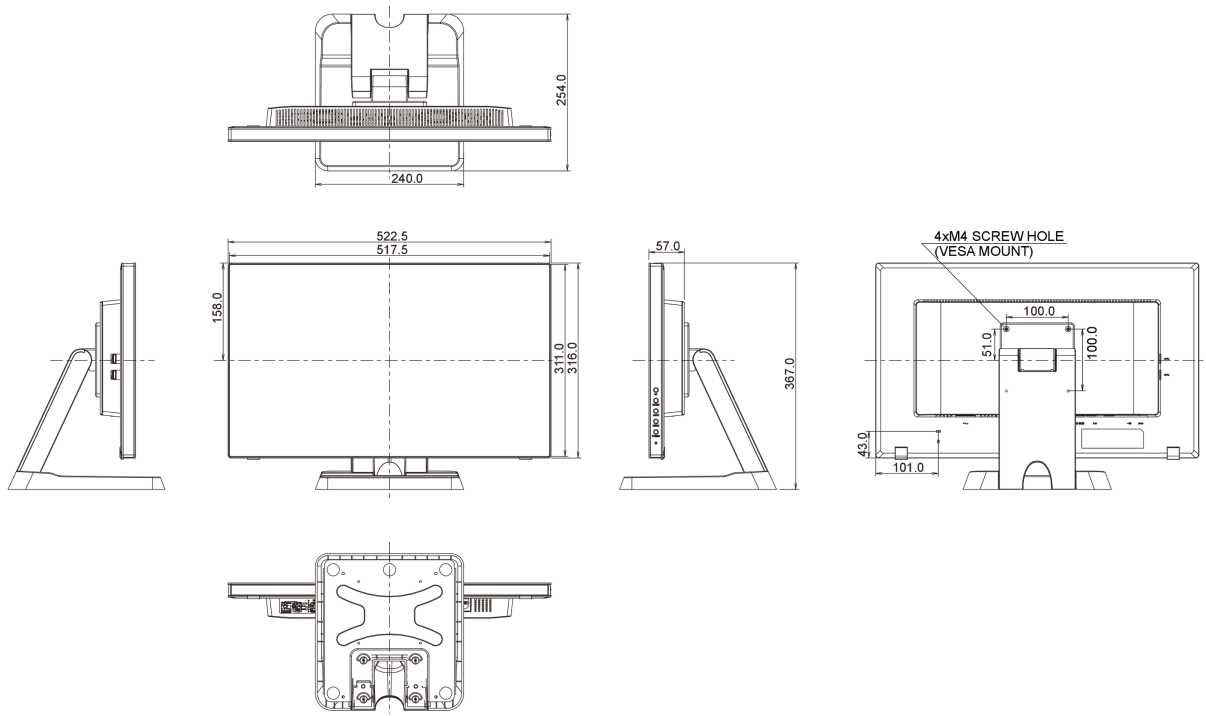

10 DIMENZIJE / TEŽINA

Dimenzije proizvoda Š x V x D	522.5 x 367 x 254mm
Težina (bez kutije)	5.8kg
EAN kod	4948570120338

All trademarks and registered trademarks acknowledged. E & O E. Specification subject to change without notice. All LCD's comply with ISO-9241-307:2008 in connection with pixel defects.